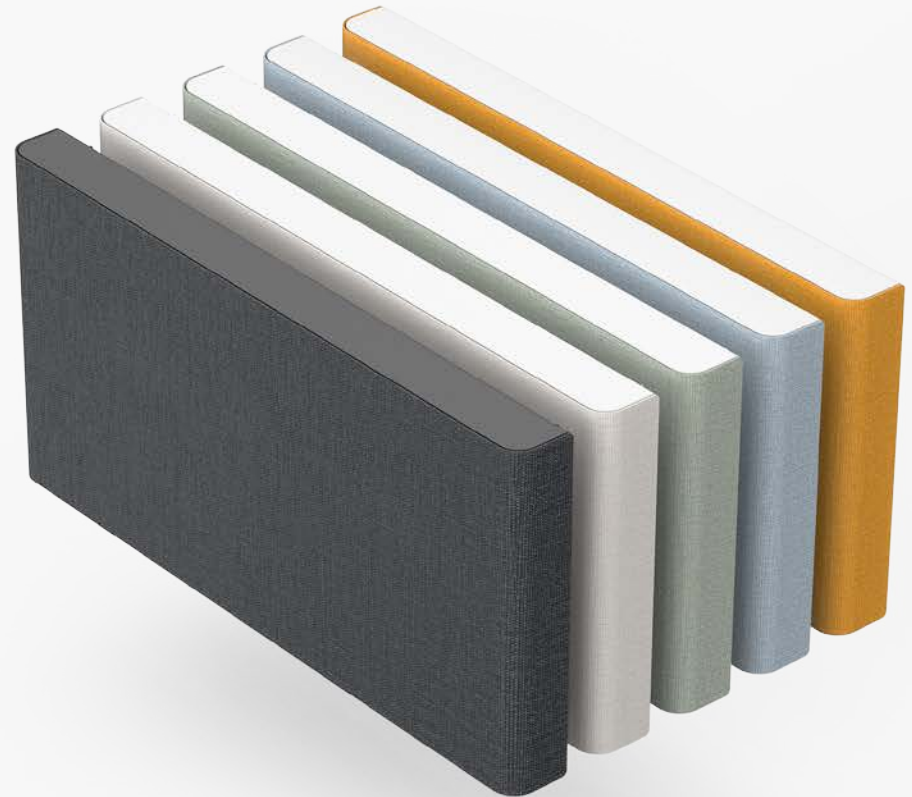

Beautifully deploy best-in-class video meeting hardware in medium and large meeting spaces with the all-new Heckler AV Credenza 4U. Build your complex systems off-site, then quickly install on-site. Satisfy all of your stakeholders with this meticulously designed enclosure wrapped in a selection of Maharam fabric.

Features

Rigid aluminum construction.

Maharam fabric choices to complement and enhance your carefully designed interiors.

Two 2RU rack mounting positions creates 4RU of total rack storage.

Easy wall installation using the included French cleat.

Pre-configure your gear off-site, or install your gear on-site.

Easy device mounting and cable management.

Locking front panel.

Includes a height-adjustable bracket for mounting Logitech Rally Bar and Rally Bar Mini.

Includes a height-adjustable PTZ camera-mounting bracket.

Includes a height-adjustable bracket for mounting Logitech MeetUp and popular all-in-one video meeting appliances.

Includes two cable chases for routing power and HDMI cables to the display.

Ships conveniently by small package shipping services.

Scratch & fingerprint-resistant powdercoat finish.