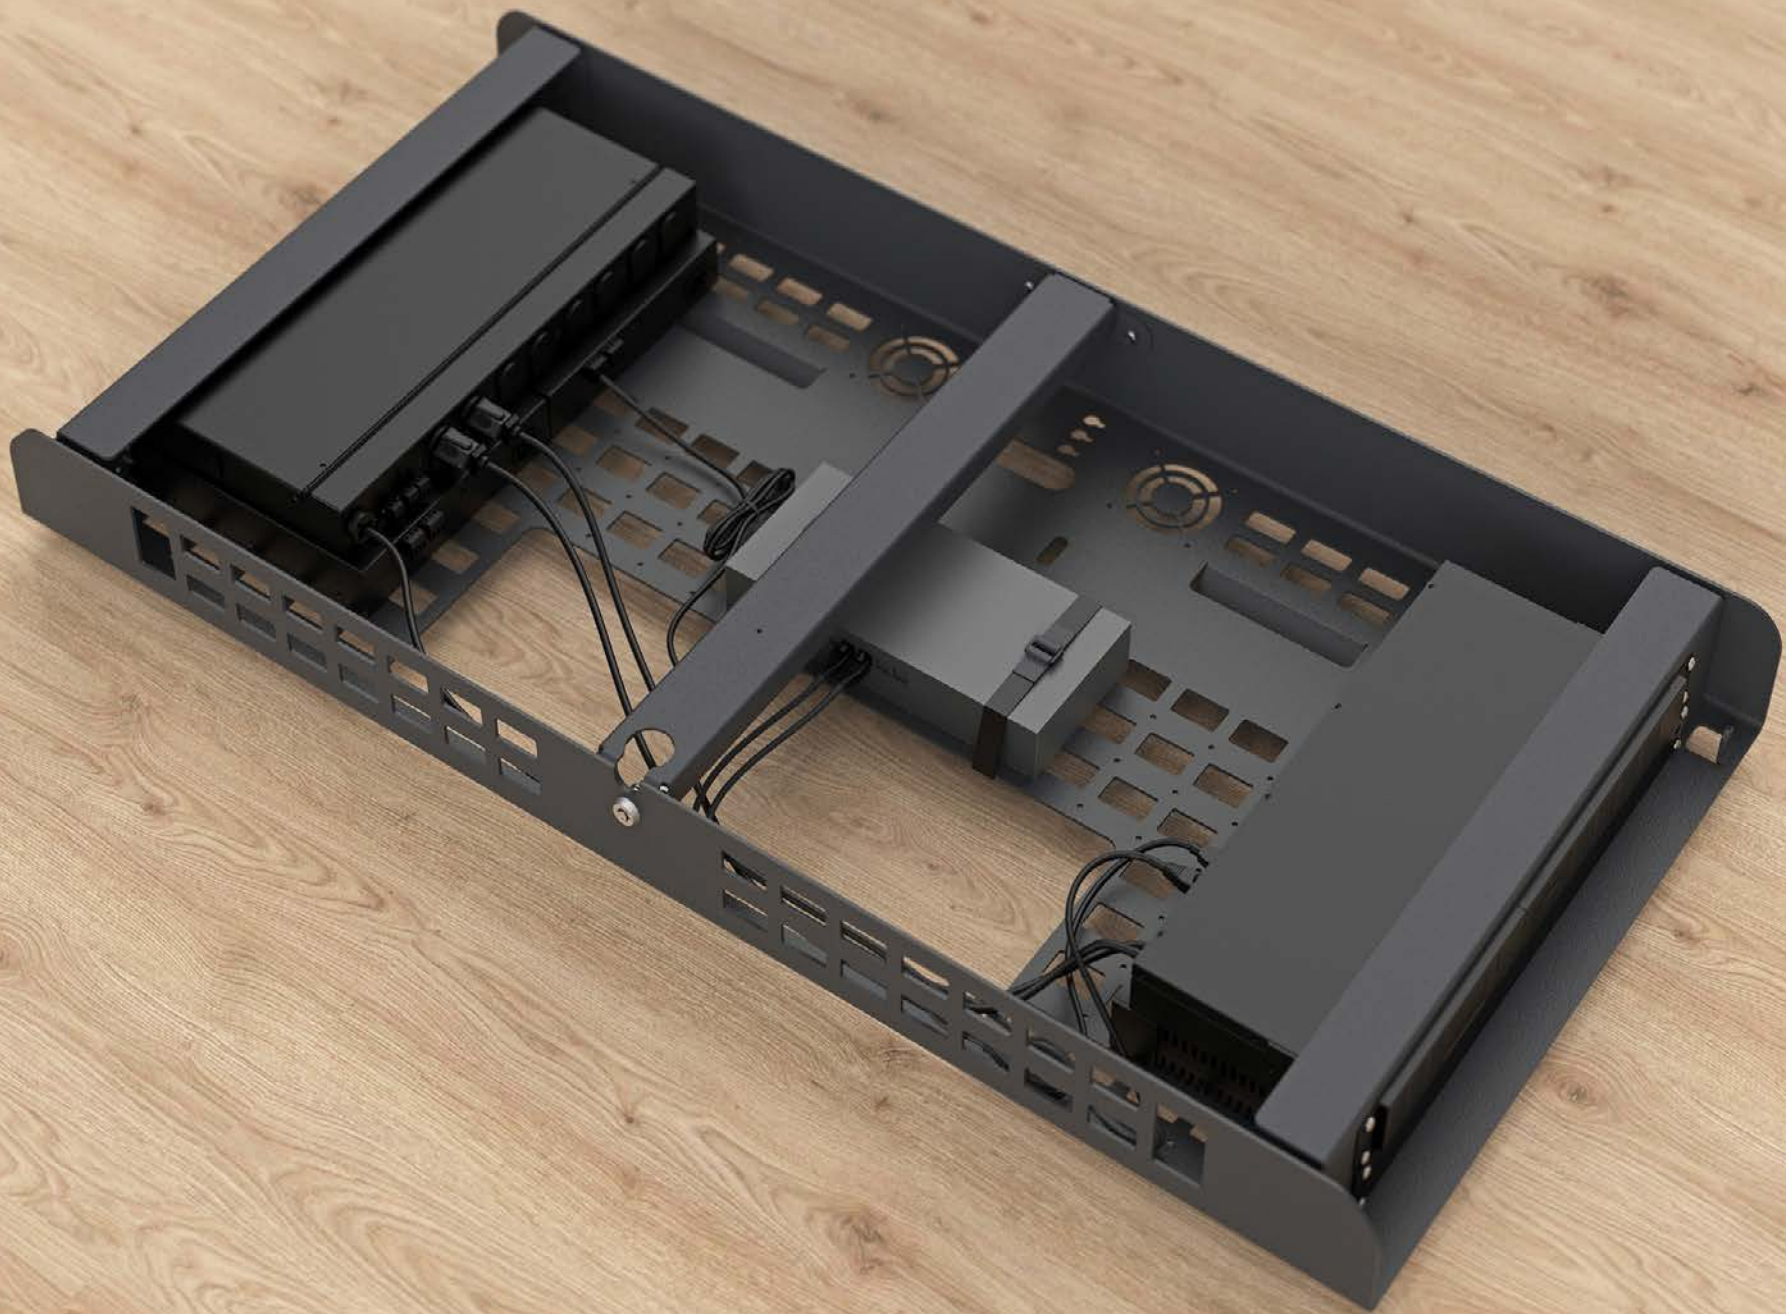

Beautifully Executed Video Meetings

AV Credenza 4U
H735

Heckler AV Credenza redefines the ADA guide path of your meeting spaces. Therefore, your camera can protrude beyond the front face of AV Credenza up to four inches.

Beautifully deploy best-in-class video meeting hardware in medium and large meeting spaces with the all-new Heckler AV Credenza 4U. Build your complex systems off-site, then quickly install on-site. Satisfy all of your stakeholders with this meticulously designed enclosure wrapped in a selection of Maharam fabric.

Pre-configure your gear off-site, or install your gear on-site.

Easy device mounting and cable management.

Locking front panel.

Includes a height-adjustable bracket for mounting Logitech Rally Bar and Rally Bar Mini.

Includes a height-adjustable PTZ camera-mounting bracket.

Includes a height-adjustable bracket for mounting Logitech MeetUp and popular all-in-one video meeting appliances.

Includes two cable chases for routing power and HDMI cables to the display.