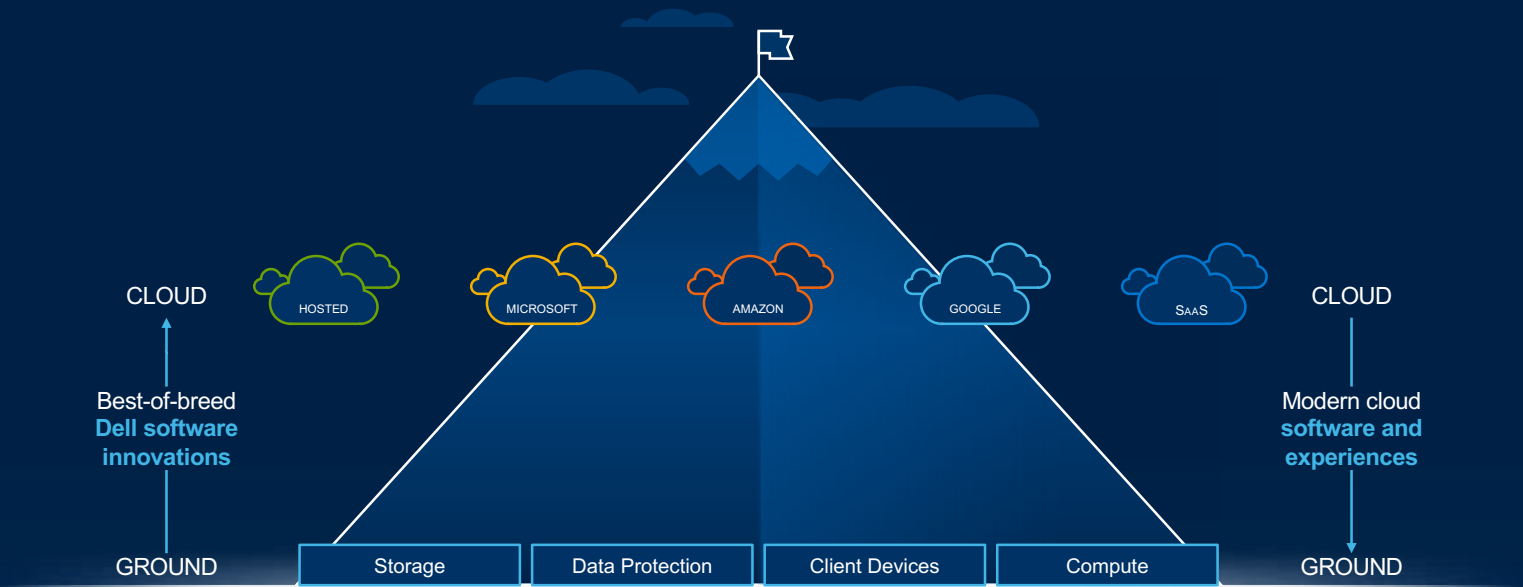

Take advantage of multicloud by design.
Get simplified cloud experiences with technology you trust.

BRING TOGETHER THE BEST OF BOTH WORLDS

Get consistent operations from “ground to cloud”

Organizations increasingly seek greater control over the ever-expanding amount of data in both public clouds and on-premises infrastructure. Dell Technologies offers data storage and protection solutions in both environments with a consistent management experience.

The Dell APEX multicloud by design approach leverages a ground-to-cloud strategy that brings familiar best-of-breed software from on-premises Dell infrastructure to the public clouds. As a result, your IT teams can leverage the same enterprise-class functionality, performance, and resiliency they already trust on-premises in a public cloud, while benefiting from seamless management. This enhances data mobility and operational consistency across environments, boosting your IT teams’ efficiency by further extending their skill sets without the need for additional training.

In addition, Dell APEX backup services, delivered via software-as-a-Service, provides all-in-one secure protection, disaster recovery, and long-term data retention while eliminating infrastructure management.