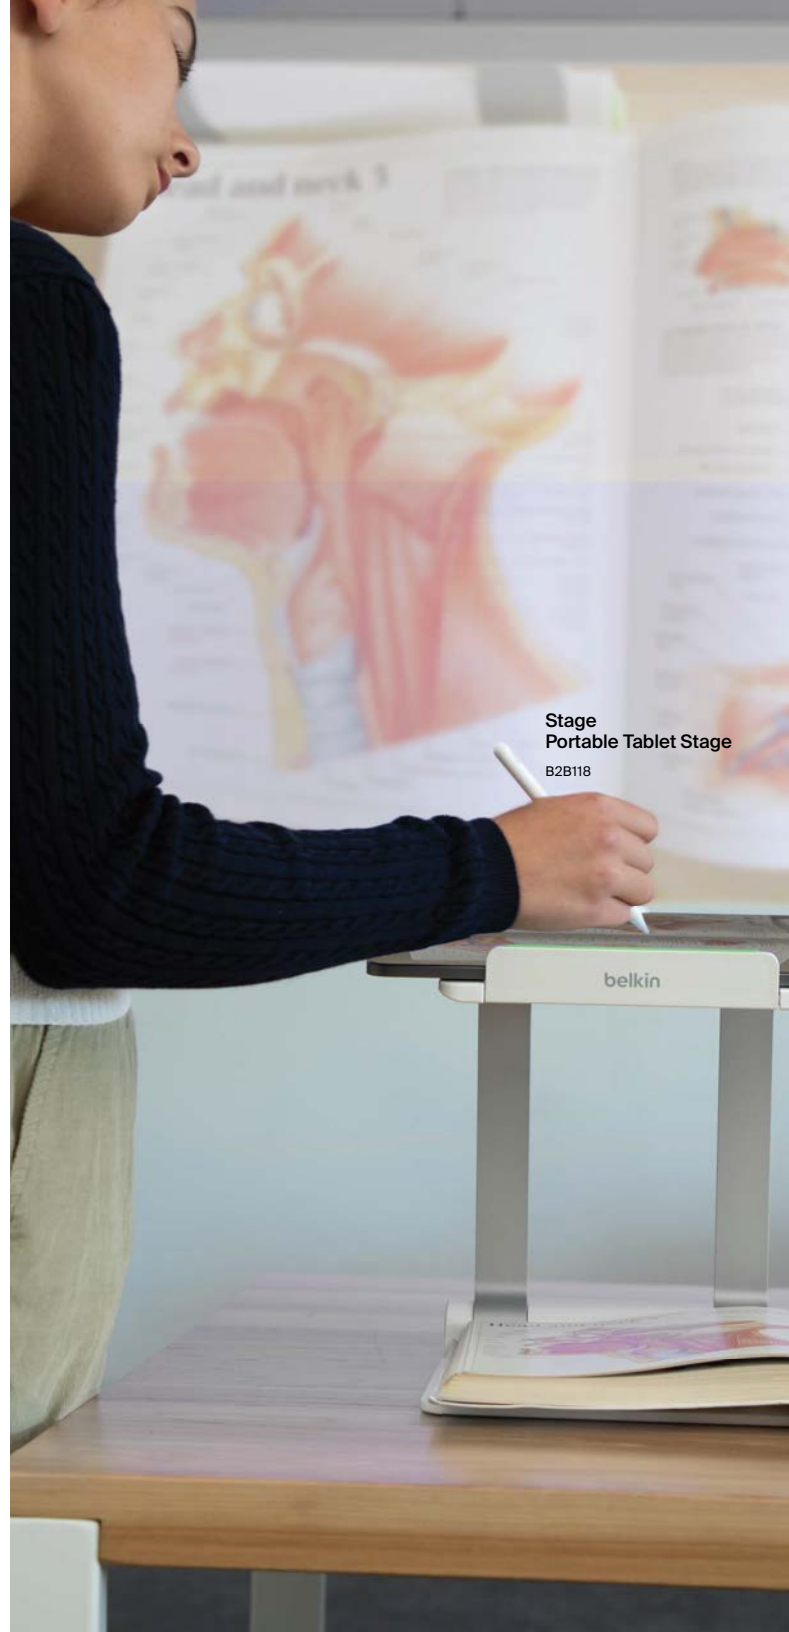

Stage
Portable Tablet Stage

B2B118