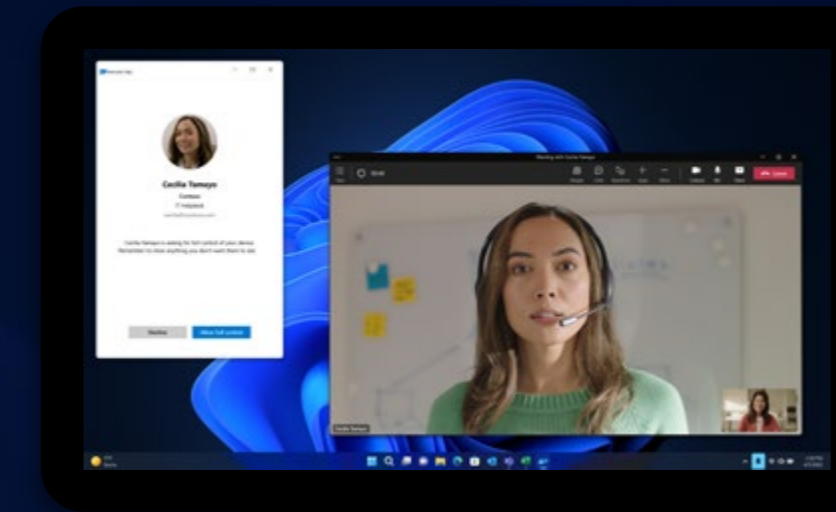

Hardware Level Control

With Intel vPro, IT can access PCs at the hardware level to support or repair when software is not enough.

Get your teams up and running quickly

Windows Autopilot for zero-touch deployment simplifies remote device provisioning.⁴

Send targeted messages

IT admin can send organizational messages to specific devices using configurable tools including templates with the company logo.⁷

Manage in the cloud

Remote help enables IT to provide secure, real-time support through the cloud.⁷