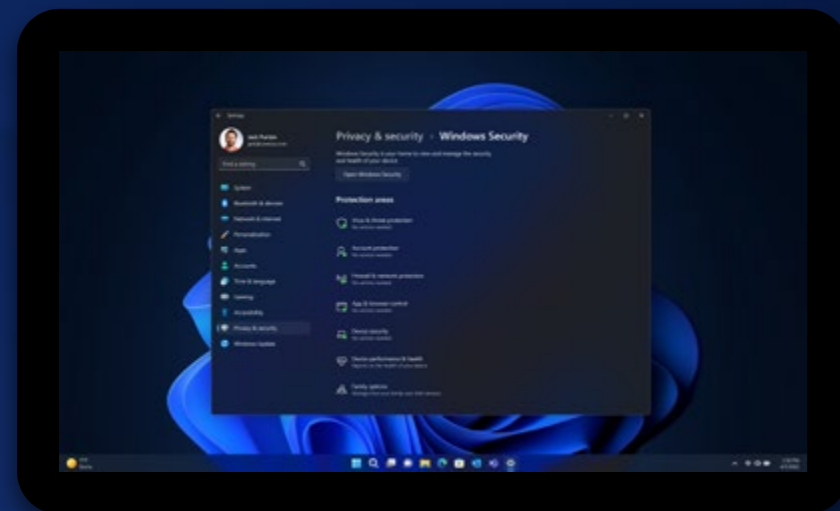

"Windows 11 in unison with features from the Azure Cloud Security stack have been a real game changer; our distributed security analysts are empowered to connect and collaborate from anywhere."

- Matt Fernandes, Head of Cloud Security, ITC Secure

Windows 11 Pro
and Intel vPro®:

Protect data and access, anywhere

Go passwordless

Windows presence sensing signs you in when you approach, and locks when you leave.³

Keep devices up-to-date

Deliver security updates through the cloud with Windows Update for Business.

Guard against threats

Intel® Threat Detection Technology uses AI-based threat detection to identify early indicators of attacks.

Optimize protection

Virtualization-based security and Hypervisor-Protected Code Integrity come enabled.

Defend against phishing

Enhanced phishing protection helps thwart credential theft.

3

Management

Modern management

Windows 11 Pro devices powered by Intel vPro® make it simple to get your teams up and running quickly on new modern devices, wherever they are. Windows Autopilot simplifies device deployment and setup with minimal IT interaction, cutting provisioning from weeks to days.⁴ And no matter where the team works from, Intel vPro provides remote modern management solutions to manage and repair PCs, even from the cloud.