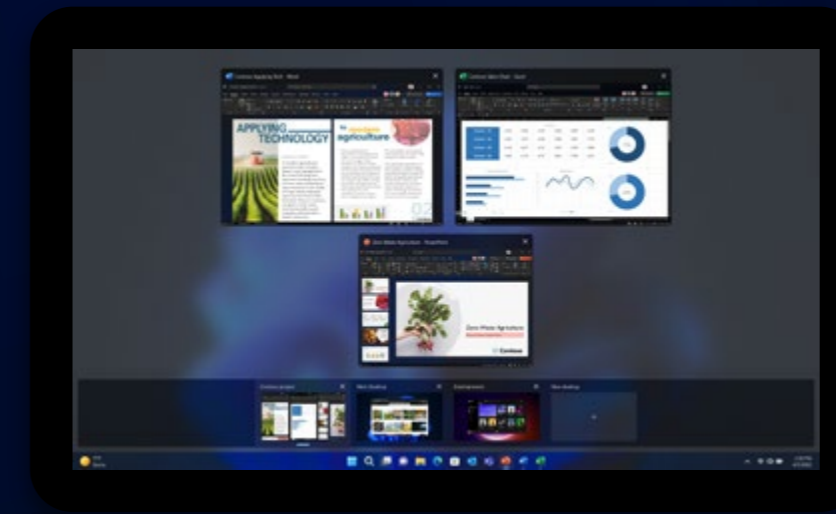

95%

of surveyed organizations say teams are efficient or very efficient when using Intel vPro hardware.¹

Windows 11 Pro
and Intel vPro®:

Work better not harder

Get organized in a snap

Snap layouts help you organize open apps with pre-configured layouts that intelligently adapt to the size and dimension of your screen.¹⁰

Create custom desktops

Easily organized custom desktops and tabbed File Explorer help you work smarter.

Improve your focus

A simplified and streamlined UI offers an immersive workflow experience.

Simplified interface

A simplified and streamlined UI offers an immersive workflow experience.¹¹

Smarter videoconferencing

Built-in, intelligent camera effects and taskbar control help you look and sound your best in meetings.¹²