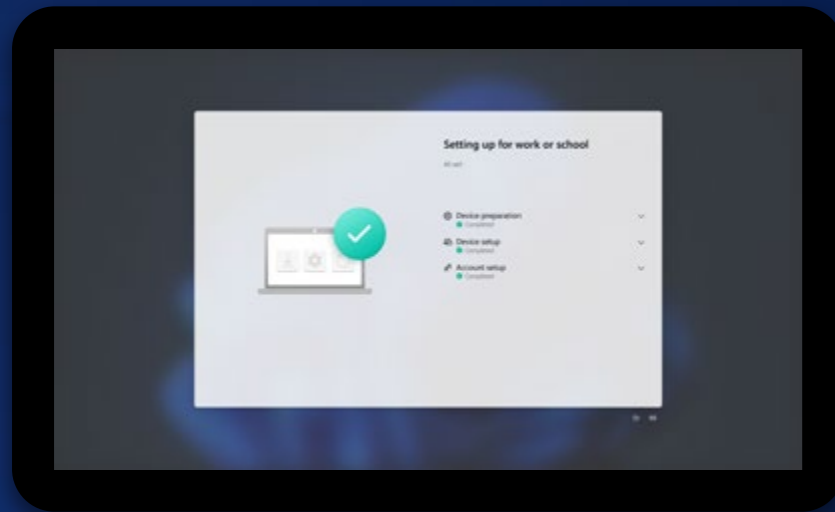

Hardware Level Control

With Intel vPro, IT can access PCs at the hardware level to support or repair when software is not enough.

Get your teams up and running quickly

Windows Autopilot for zero-touch deployment simplifies remote device provisioning.⁴