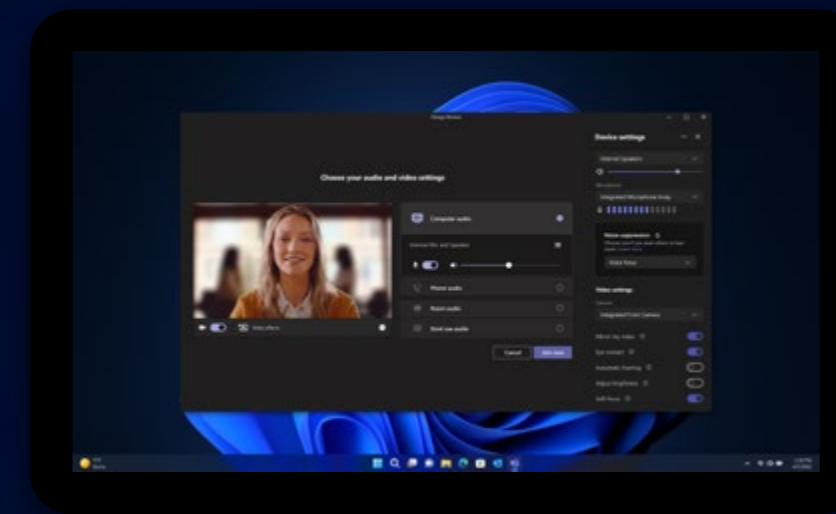

Create custom desktops

Easily organized custom desktops and tabbed File Explorer help you work smarter.

Improve your focus

A simplified and streamlined UI offers an immersive workflow experience.

Simplified interface

A simplified and streamlined UI offers an immersive workflow experience.¹¹

Smarter videoconferencing

Built-in, intelligent camera effects and taskbar control help you look and sound your best in meetings.¹²