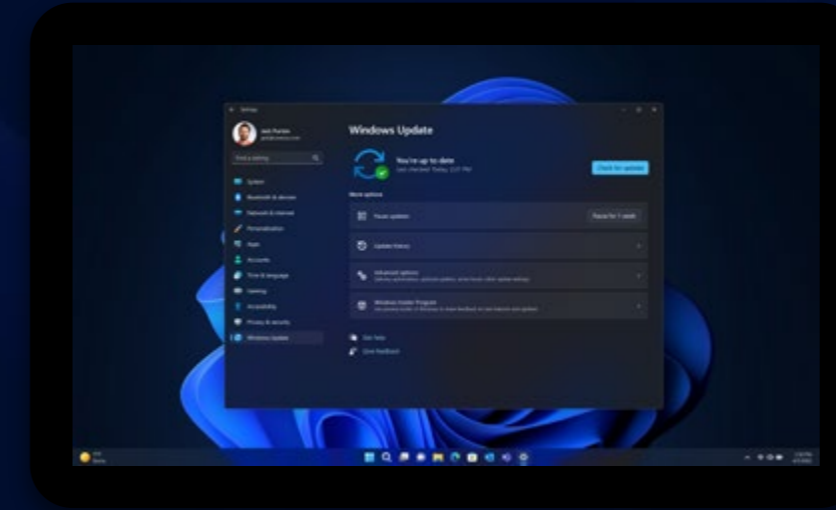

"Windows 11 in unison with features from the Azure Cloud Security stack have been a real game changer; our distributed security analysts are empowered to connect and collaborate from anywhere."

- Matt Fernandes, Head of Cloud Security, ITC Secure

ITC Secure	Products and Services Windows 11 Microsoft Endpoint Manager	Organization Size 100 employees	Industry Other	Country United Kingdom	Business Need Enabling a hybrid workforce	Windows
-------------------	--	---	--------------------------	----------------------------------	---	----------------

Windows 11 Pro
and Intel vPro®:

Protect data and access, anywhere

Go passwordless

Windows presence sensing signs you in when you approach, and locks when you leave.³

Keep devices up-to-date

Deliver security updates through the cloud with Windows Update for Business.