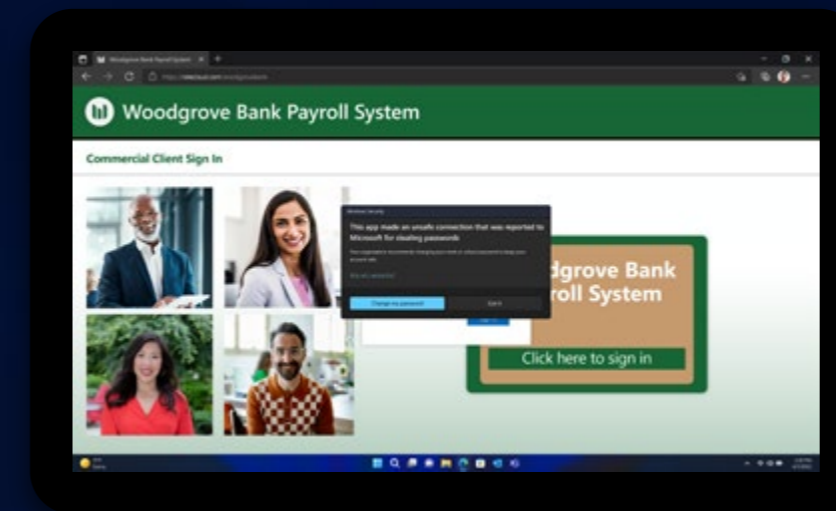

Defend against phishing

Enhanced phishing protection helps thwart credential theft.