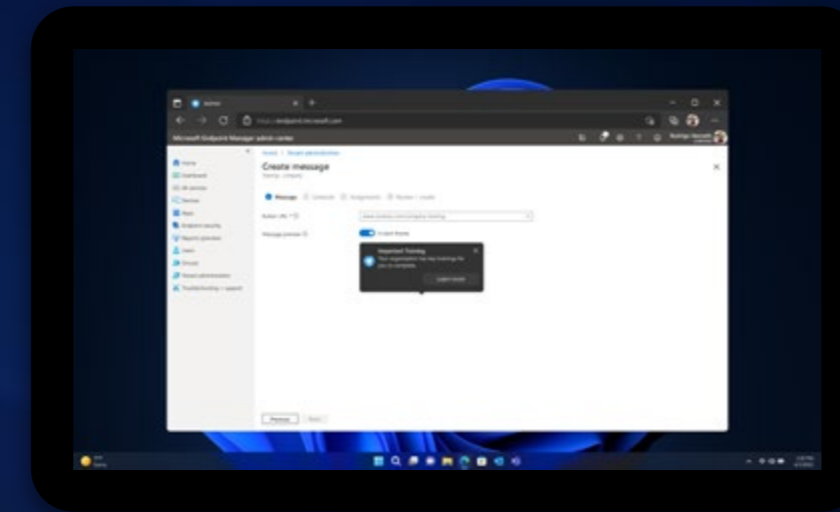

Windows 11 Pro
and Intel vPro®:

Manage with familiar IT tools

99.6%

of applications are compatible with Windows 11.*

Upgrade with confidence

Microsoft App Assure provides application compatibility assistance free of charge to organizations of any size.⁶

Hardware Level Control

With Intel vPro, IT can access PCs at the hardware level to support or repair when software is not enough.

Get your teams up and running quickly

Windows Autopilot for zero-touch deployment simplifies remote device provisioning.⁴