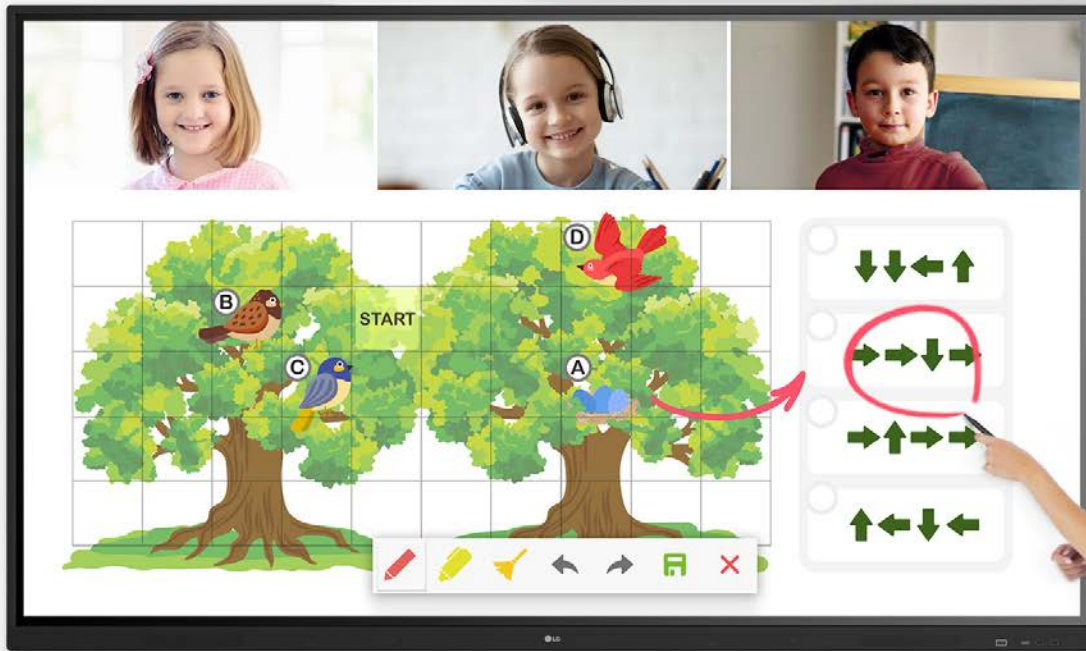

* 86 inch

* All images are for illustrative purposes only.

LG CreateBoard™ TR3DJ (86" / 75" / 65")

Bringing People Together

LG's whiteboard brings us together across platforms, regardless of the learning space.

The TR3DJ interactive whiteboard provides a versatile platform that allows teachers to leverage the learning management system or cloud drive of their choice. Display, annotate and share content from a wide variety of sources.