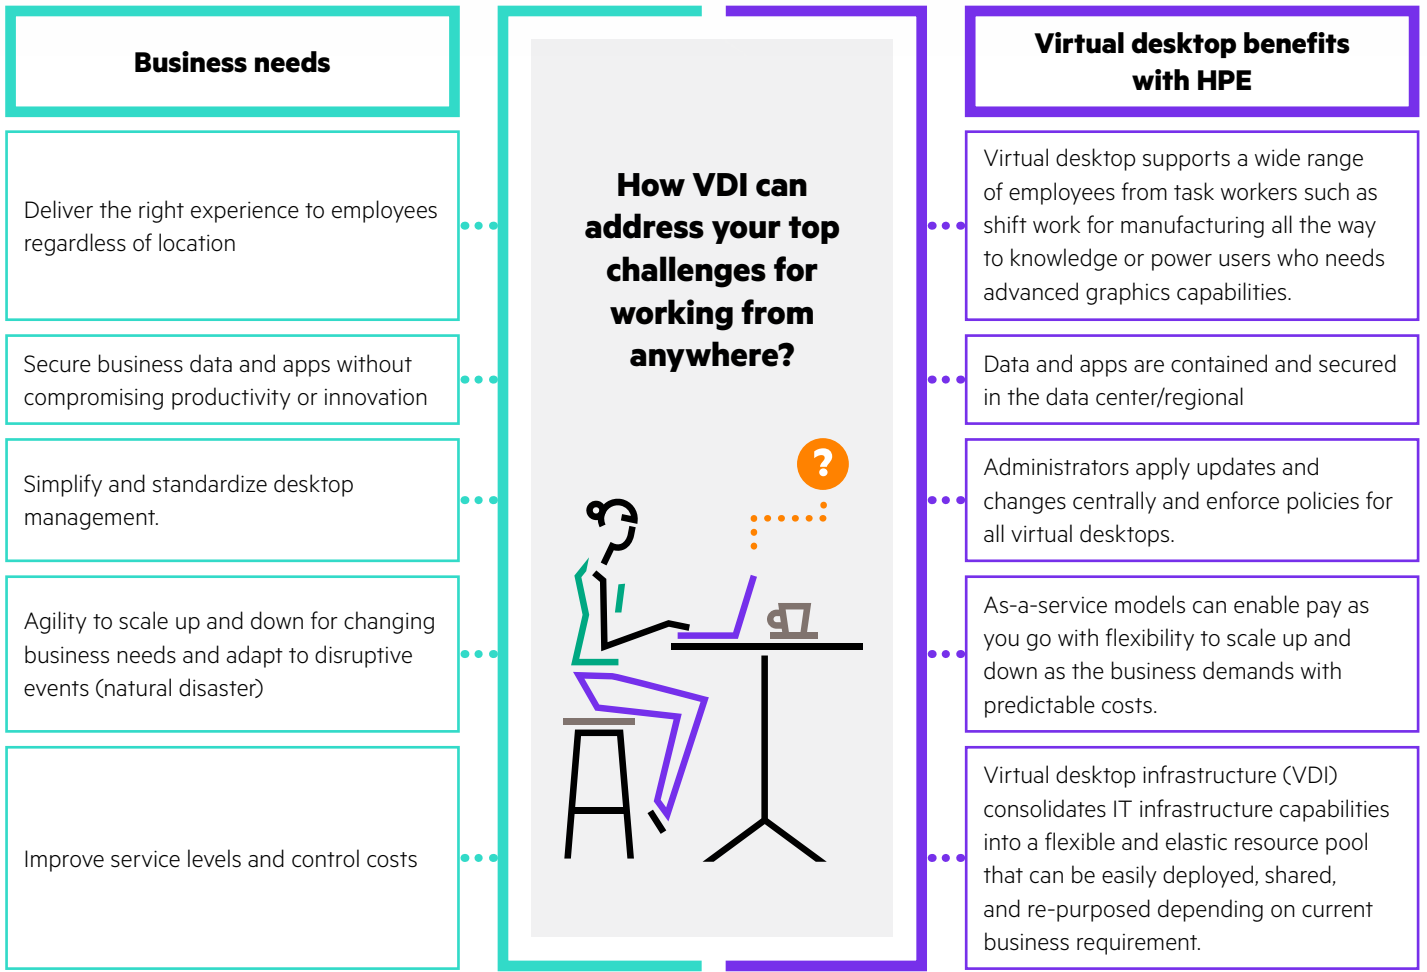

# Accelerate and protect your business productivity with VDI from HPE

Hewlett Packard Enterprise is here to help enable the digital workspace with expertise, experience, technology, partnership, and the operating model that would fit best your requirements. Our broad portfolio of virtual desktop solutions are designed to match your security requirements, the use case, workload, scope, and deployment model. Our solutions based on Citrix Virtual Apps and Desktop, HP Anyware, and VMware Horizon® support a wide spectrum of architecture to align with your specific business needs.

## Top reasons to choose HPE ProLiant Gen11

HPE ProLiant is engineered for a hybrid world to meet the needs of a modern and diverse workforce with an optimized experience for your employees while protecting the business with advantageous efficiencies spanning operational and performance economics.