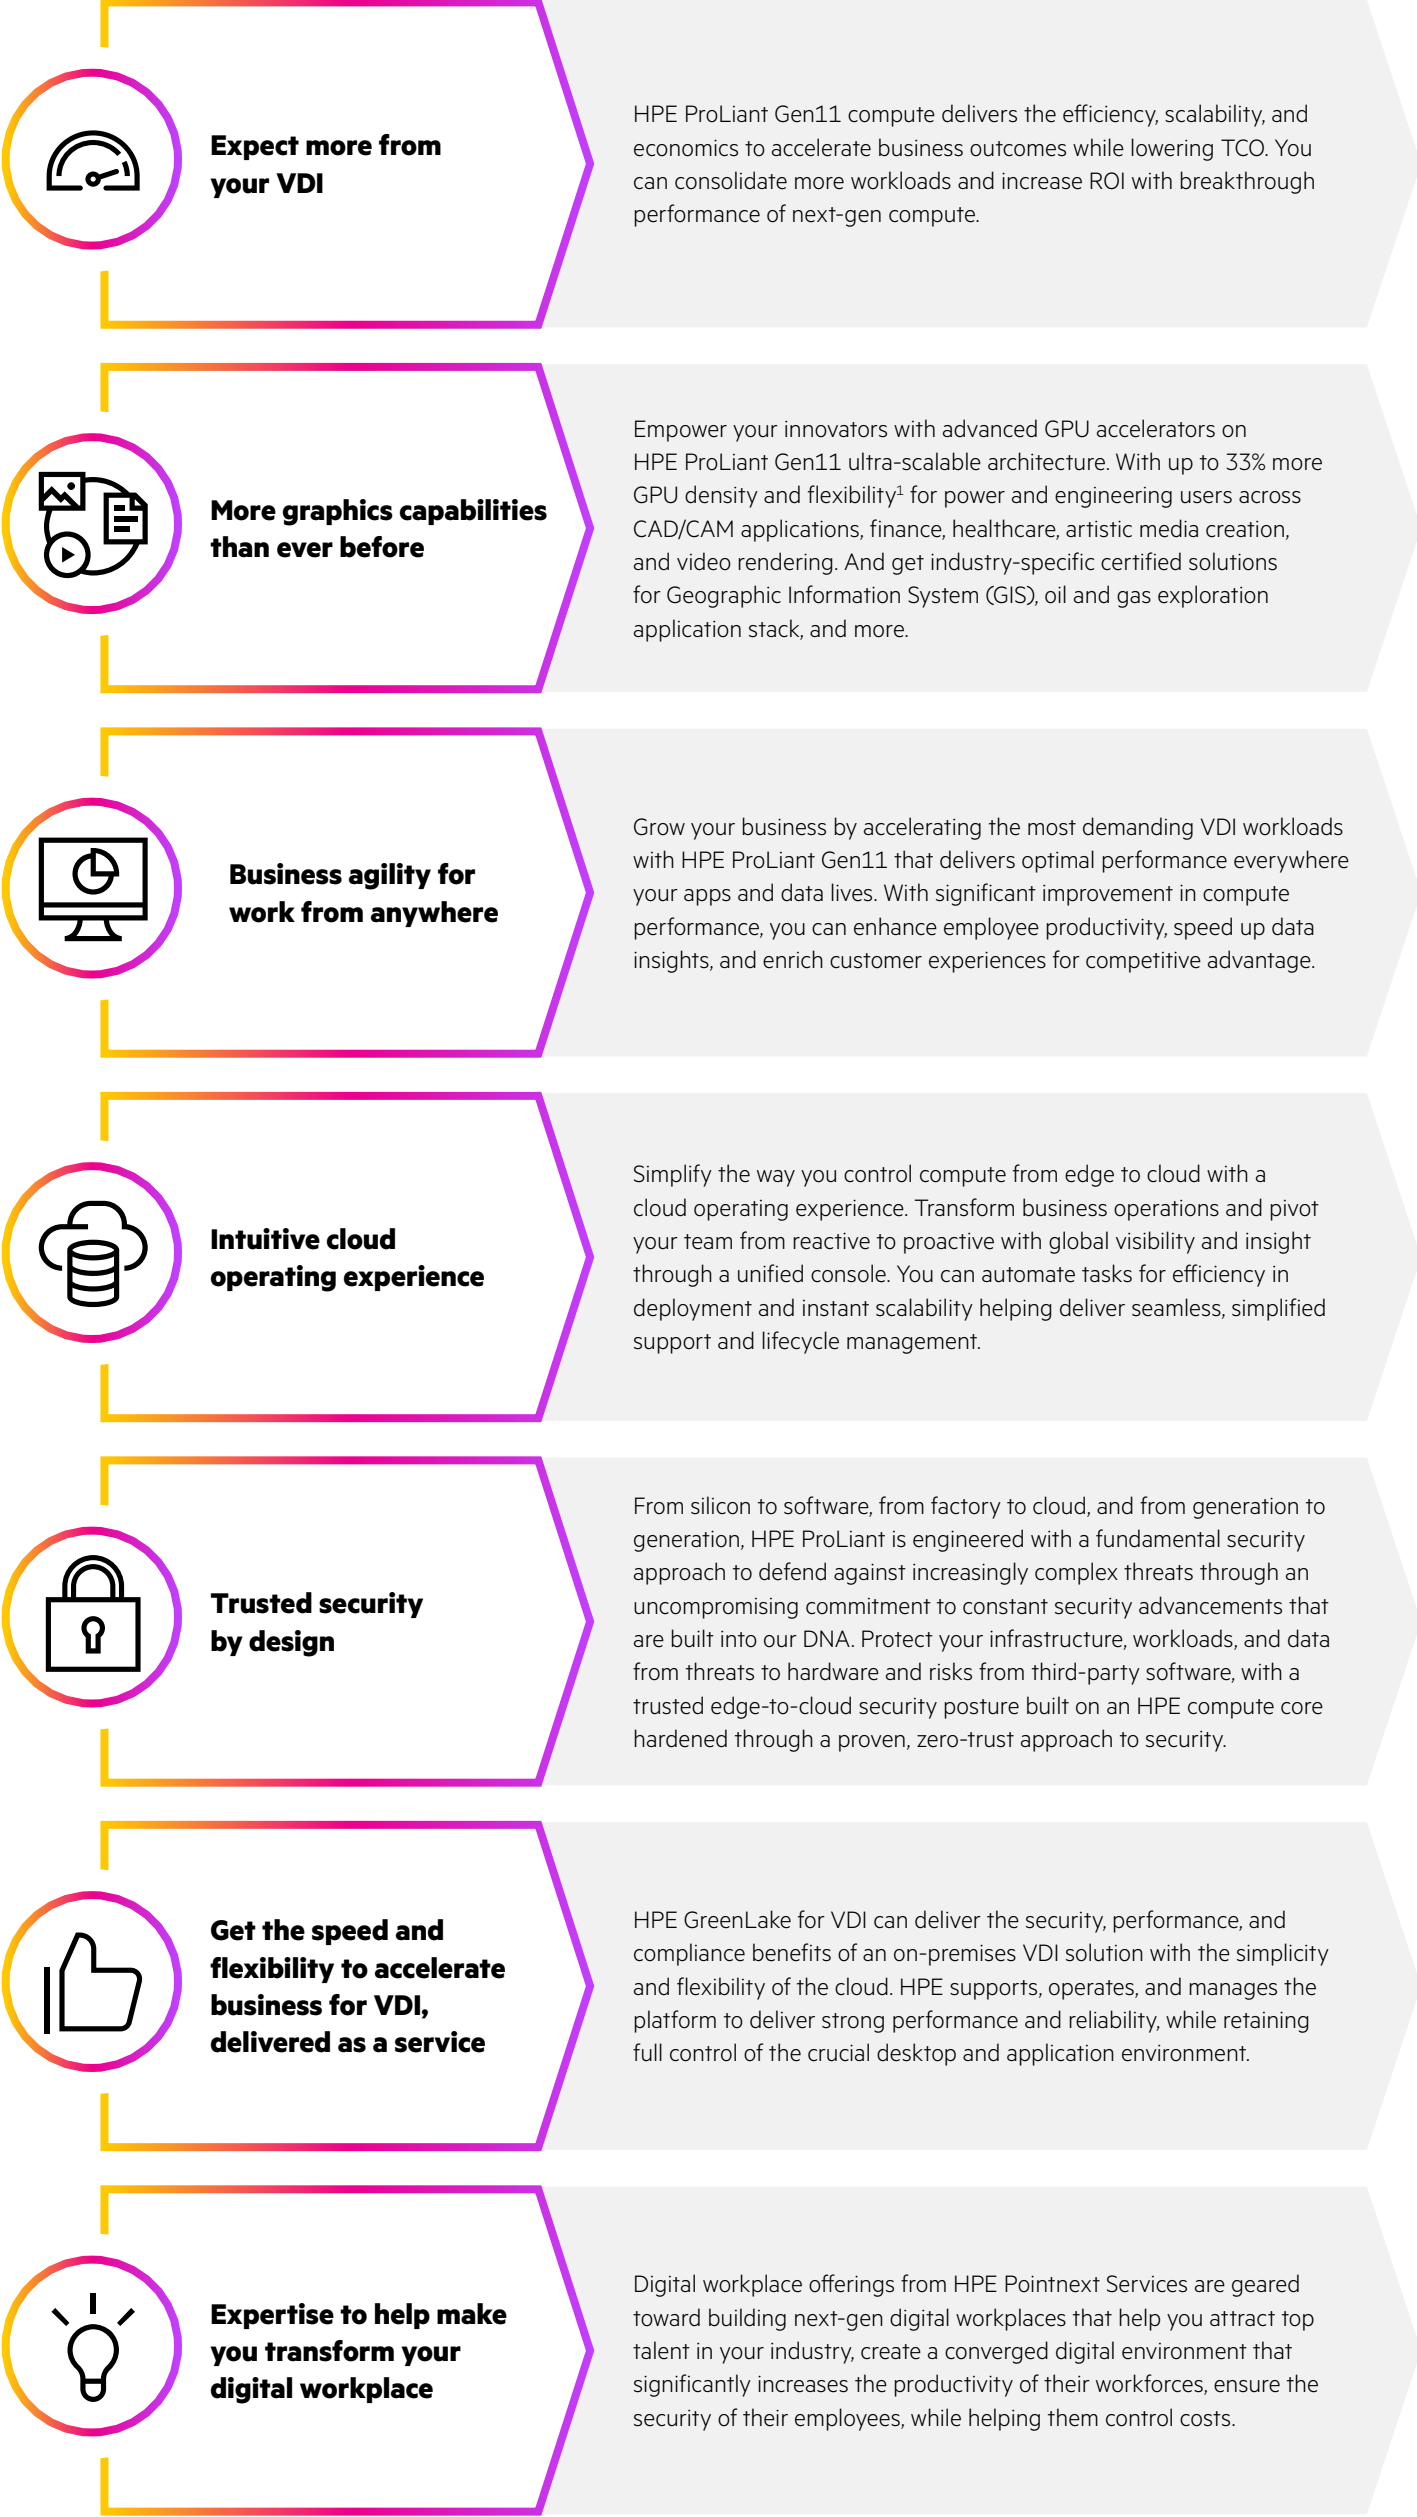

# Accelerate and protect your business productivity with VDI from HPE

Hewlett Packard Enterprise is here to help enable the digital workspace with expertise, experience, technology, partnership, and the operating model that would fit best your requirements. Our broad portfolio of virtual desktop solutions are designed to match your security requirements, the use case, workload, scope, and deployment model. Our solutions based on Citrix Virtual Apps and Desktop, HP Anyware, and VMware Horizon® support a wide spectrum of architecture to align with your specific business needs.

## Top reasons to choose HPE ProLiant Gen11

HPE ProLiant is engineered for a hybrid world to meet the needs of a modern and diverse workforce with an optimized experience for your employees while protecting the business with advantageous efficiencies spanning operational and performance economics.