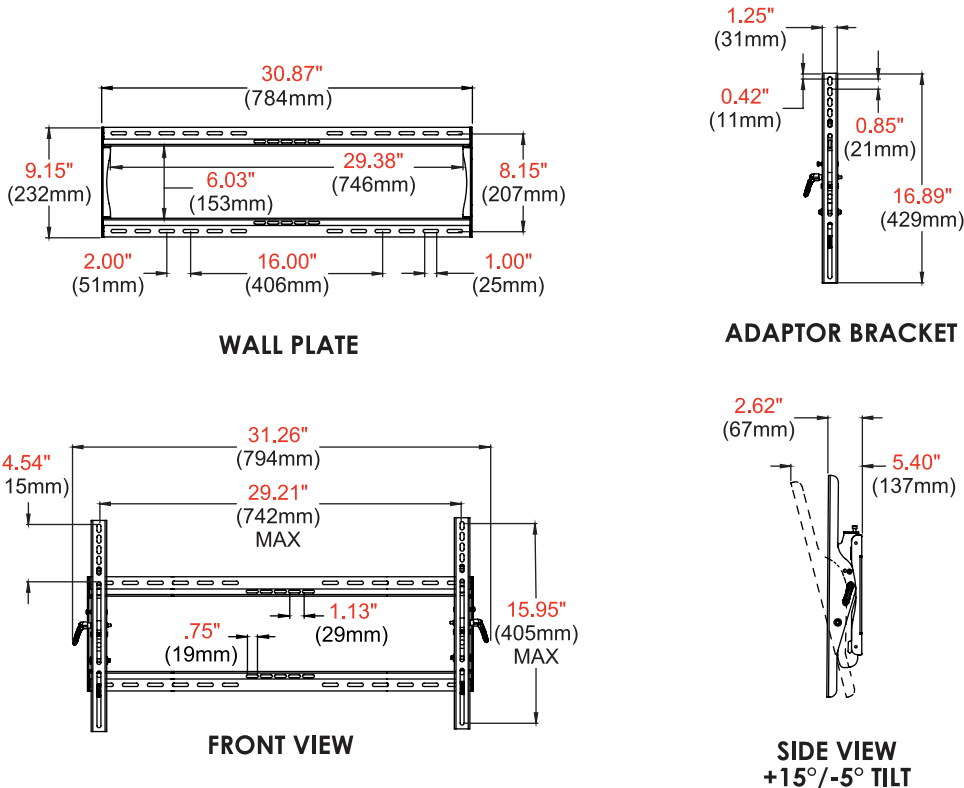

Product Specifications

	DIMENSIONS (W x H x D)	PRODUCT WEIGHT	LOAD CAPACITY	FINISH	AVAILABLE COLORS
ST650(P)	31.26" x 16.89" x 2.62"-5.40" (794 x 429 x 67-137mm)	8.15lb (3.70kg)	175lb (79kg)	Scratch Resistant Fused Epoxy	Semi-Gloss Black

Package Specifications

	PACKAGE SIZE (W x H x D)	PACKAGE SHIP WEIGHT	PACKAGE UPC CODE	PACKAGE CONTENTS	UNITS IN PACKAGE
ST650(P)	33.19" x 2.95" x 10.71" (843 x 75 x 272mm)	10.35lb (4.70kg)	ST650: 735029235941 ST650P: 735029235965	Wall Mount, Wall and Display Installation Hardware, Installation Instructions	1

Accessories

- **ACC309:** Video Conference Shelf
- **ACC415:** 4-pack Metal Stud Fastener Kit
- **ACC925:** Security Fasteners for V200x200 to V800x400 Mounts
- **ACC-M835:** Security Fast-Pack, M8x25 & M8x35
- **ACC-UCM:** Universal AV Component Mount
- **ACC-V600X:** 600mm Extension for 400mm Adaptors
- **ACC-V900X:** 600, 800 or 900mm Extension for 400mm Adaptors
- **ACC-WMVCS:** Video Conferencing Shelf
- **ACSBR1:** Universal Sound Bar Mounting Kit
- **ESHV models:** AV Wall Shelves
- **IBA4-W:** Easy Mount Recessed Low Voltage Cable Plate
- **IBA5-W:** Recessed Low Voltage Media Plate w/ Duplex Surge Protector
- **IB14X9-W:** 14x9" In-Wall Box
- **IB14X9-AC-W:** 14x9" In-Wall Box with Duplex Surge Protector
- **IB14X14-W:** 14x14" In-Wall Box
- **IB14X14-AC-W:** 14x14" In-Wall Box with Duplex Surge Protector

Architect Specifications

The SmartMount® Tilt Wall Mount shall be a Peerless-AV model ST650(P) and shall be located where indicated on the plans. Assembly and installation shall be done according to instructions provided by the manufacturer.

Contact a Connection Account Manager for more information.
1.800.800.0014 ■ www.connection.com/ConferenceRoomTech