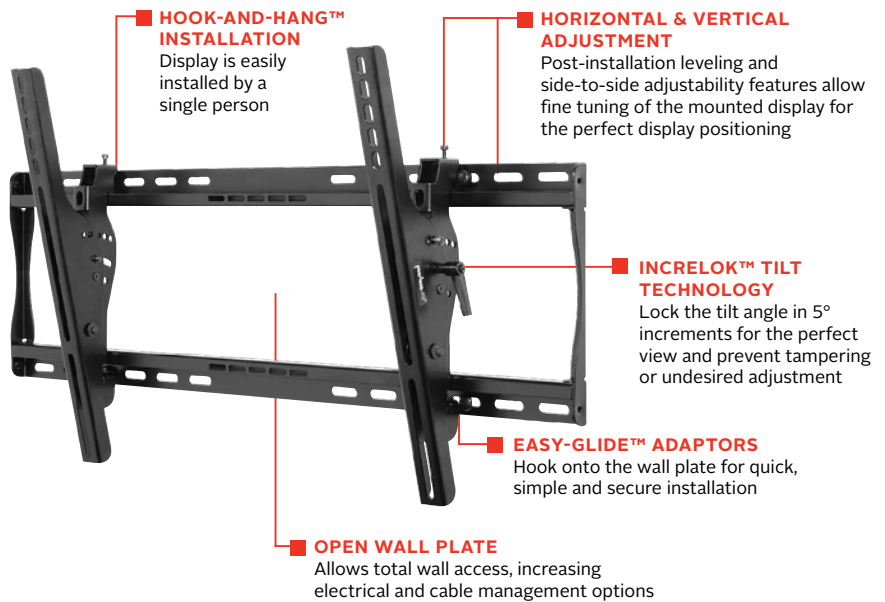

# Universal Tilt Wall Mount

FOR 39" TO 75" DISPLAYS\*

The SmartMount® Universal Tilt Wall Mount series offers the most versatile installation features and mounting options. Horizontal and vertical adjustment abilities allow for post installation leveling and side-to-side positioning, making it easier than ever to find the perfect TV position. Lock the tilt angle at installation to prevent tampering or moving with the IncreLok™ tilt technology. Security screws provided in the ST650 models deter tampering and theft. The open wall plate design offers total wall access, increasing the electrical and cable management options. The display can now simply be installed by a single person with the Hook-and-Hang™ system. The Easy-Glide™ adaptors hook onto the wall plate for an overall quick, simple and secure installation.

- Universal mount fits displays with mounting patterns up to 742 x 405mm (29.21" W x 15.95" H) and accommodates up to 600 x 400mm VESA® patterns
- Adjustable 15° forward tilt and 5° backward tilt for finding the optimal viewing angle
- Easy-Grip™ ratcheting handle locks tilt angle into place
- Up to 0.25" (6mm) of vertical adjustment on each universal display adaptor bracket for post-installation leveling and height adjustment fine-tuning
- Horizontal display adjustment up to 8.00" (203mm) for centering display on wall
- Includes all necessary wall and display attachment hardware
- Integrated security options available
- Design is UL listed and tested to four times stated load capacity
- For mounts requiring theft resistant hardware, installed with security tool (included), please purchase ST650
- For mounts requiring standard hardware, installed with a Philips screwdriver, please purchase ST650P