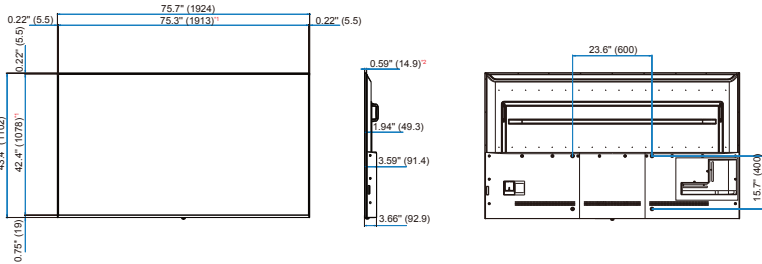

*Windows and Android OS are supported.

Specifications

Model Name		4P-B86EJ2U	4P-B75EJ2U	4P-B65EJ2U	4P-B55EJ2U	4P-B50EJ2U	4P-B43EJ2U
LCD Panel	Diagonal size	86" class (85.6" diagonal)	75" class (75.0" diagonal)	65" class (64.5" diagonal)	55" class (54.6" diagonal)	50" class (49.5" diagonal)	43" class (42.5" diagonal)
	Brightness (Typ.)	380 cd/m2		330 cd/m2		300 cd/m2	
	Contrast Ratio	1,200:1		1,300:1		5,000:1	
	Response Time	8 ms				6 ms	
	Max. Resolution			3,840 x 2,160 pixels			
	Max. Display Colors (approx.)			1.07 billion colors			
	Viewing Angle (H/V)			176°/176° (CR 10)			
	Backlight			LED, Direct			
	Color gamut			> NTSC 62%			
	HDR 10			Yes			
Computer Input	Video			HDMI			
	Plug & Play			VES A DDC2B			
Video Color System				NTSC-M/PAL-N/PAL-M			
Analog/Digital Tuner				NTSC/ATSC			
Terminal	Input Terminals*1	HDMI x 3, Analog AV (3.5 mm-diameter mini stereo jack) x 1, ANT/Cable x 1, USB x 2					
	Control Terminals*1	Ethernet RJ-45 x 1, RS-232C (3.5 mm-diameter mini stereo jack) x 1					
	Output Terminals*1	Audio (3.5 mm-diameter mini stereo jack (L/R)) x 1					
LAN Terminal		Ethernet (10/100 BASE T)					
Wireless LAN		IEEE 802.11b/g/n/ac					
Installation		Landscape					
Speaker Output		8W + 8W					
Power Supply*2		120 V AC, 60 Hz					
Operating Temperature*3		32°F to 104°F (0°C to 40°C)					
Main Accessories	Power Cord	2pin, US Type Plug x 1					
	Remote Control	Yes					
	Battery for Remote	AAA x 2					
	RS232C D-sub 9 pin to 3.5Ø adapter	x 1					
Power Consumption		380 W	300 W	180 W	130 W	130 W	98 W
Dimensions (W x D x H) (approx.) (display only)		75.7" x 3.66" x 43.4"	65.9" x 3" x 37.8"	56.9" x 2.9" x 32.9"	48.3" x 2.9" x 28"	43.8" x 2.8" x 25.3"	37.7" x 2.8" x 22"
Weight (approx.) (display only)		93.7lbs (42.5 kg)	62.2 lbs (28.2 kg)	36.2 lbs (16.4 kg)	28.3 lbs (12.8 kg)	21.7 lbs (9.82 kg)	14.6lbs (6.6 kg)

Dimensions

(4P-B86EJ2U)

(4P-B55EJ2U)

(4P-B75EJ2U)

(4P-B50EJ2U)

(4P-B65EJ2U)

(4P-B43EJ2U)

Units: inch (mm)