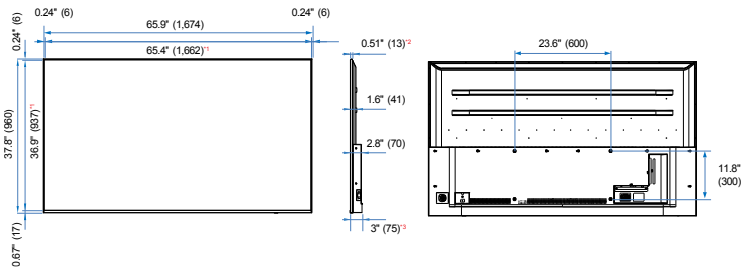

Dimensions

(4P-B86EJ2U)

(4P-B55EJ2U)

(4P-B75EJ2U)

(4P-B50EJ2U)

(4P-B65EJ2U)

(4P-B43EJ2U)

Units: inch (mm)

*1. Active area *2. Thinnest part *3. Including projecting parts