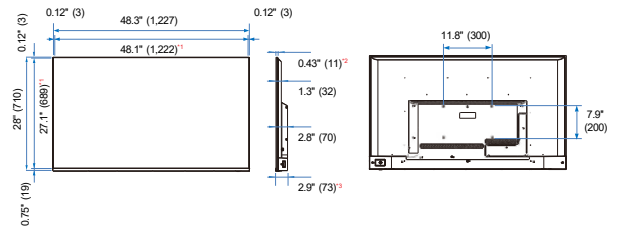

*Windows and Android OS are supported.

Specifications

Model Name		4P-B86EJ2U	4P-B75EJ2U	4P-B65EJ2U	4P-B55EJ2U	4P-B50EJ2U	4P-B43EJ2U
LCD Panel	Diagonal size	86" class (85.6" diagonal)	75" class (75.0" diagonal)	65" class (64.5" diagonal)	55" class (54.6" diagonal)	50" class (49.5" diagonal)	43" class (42.5" diagonal)
	Brightness (Typ.)	380 cd/m2		330 cd/m2		300 cd/m2	
	Contrast Ratio	1,200:1		1,300:1		5,000:1	
	Response Time	8 ms				6 ms	
	Max. Resolution			3,840 x 2,160 pixels			
	Max. Display Colors (approx.)			1.07 billion colors			
	Viewing Angle (H/V)			176°/176° (CR 10)			
	Backlight			LED, Direct			
	Color gamut			> NTSC 62%			
	HDR 10			Yes			
Computer Input	Video			HDMI			
	Plug & Play			VES A DDC2B			
Video Color System				NTSC-M/PAL-N/PAL-M			
Analog/Digital Tuner				NTSC/ATSC			
Terminal	Input Terminals*1	HDMI x 3, Analog AV (3.5 mm-diameter mini stereo jack) x 1, ANT/Cable x 1, USB x 2					
	Control Terminals*1	Ethernet RJ-45 x 1, RS-232C (3.5 mm-diameter mini stereo jack) x 1					
	Output Terminals*1	Audio (3.5 mm-diameter mini stereo jack (L/R)) x 1					
LAN Terminal		Ethernet (10/100 BASE T)					
Wireless LAN		IEEE 802.11b/g/n/ac					
Installation		Landscape					
Speaker Output		8W + 8W					
Power Supply*2		120 V AC, 60 Hz					
Operating Temperature*3		32°F to 104°F (0°C to 40°C)					
Main Accessories	Power Cord	2pin, US Type Plug x 1					
	Remote Control	Yes					
	Battery for Remote	AAA x 2					
	RS232C D-sub 9 pin to 3.5Ø adapter	x 1					
Power Consumption		380 W	300 W	180 W	130 W	130 W	98 W
Dimensions (W x D x H) (approx.) (display only)		75.7" x 3.66" x 43.4"	65.9" x 3" x 37.8"	56.9" x 2.9" x 32.9"	48.3" x 2.9" x 28"	43.8" x 2.8" x 25.3"	37.7" x 2.8" x 22"
Weight (approx.) (display only)		93.7lbs (42.5 kg)	62.2 lbs (28.2 kg)	36.2 lbs (16.4 kg)	28.3 lbs (12.8 kg)	21.7 lbs (9.82 kg)	14.6lbs (6.6 kg)

Dimensions

(4P-B86EJ2U)

(4P-B55EJ2U)

(4P-B75EJ2U)

(4P-B50EJ2U)

(4P-B65EJ2U)

(4P-B43EJ2U)

Units: inch (mm)