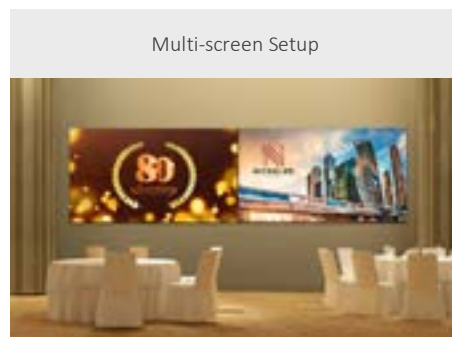

All-in-One LED Screen with Built-in Speakers

LG's LED All-in-One LAEC series has two size of screens: 136-inch and a 163-inch. The LAEC series is an all-in-one display that includes an embedded controller and built-in speakers. After a simple installation process, all you need to do is to turn on the screen with a remote control like home TV.

* Wall mount or dedicated stand and associated hardware sold separately.

Landscape Wall Mount

Optional Stand

Multi-screen Setup

Versatile Installation with Dedicated Accessories

The LAEC series can be wall-mounted or have its own portable stand. The dedicated stand is optional and sold separately. In addition, the LAEC series can be installed side by side in the form of 1 x N or 2 x N, up to 14 individual screens each displaying its own content.