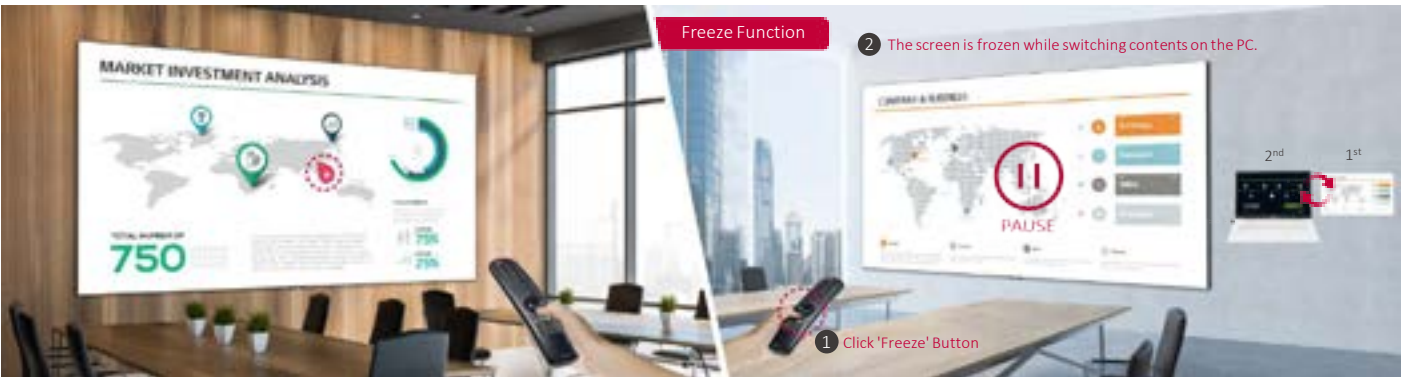

* The availability of LG ConnectedCare differs by region.

Compatible with AV Control Systems

The LAEC series supports Crestron Connected® for compatibility with professional AV controls to achieve virtually seamless integration and automated network-based control.

Wireless Screen Sharing

The LAEC series is compatible with LG One:Quick Share*, a wireless screen sharing solution. This helps to wirelessly share one's personal PC screen to the display with a single button press via the LAEC embedded Wi-Fi.

* LG One:Quick Share is sold separately.

LG Magic Remote

With the LG Magic Remote, you can select and run the LAEC menu using a mouse and cursor by pointing the remote at the screen. In addition, through the newly added FREEZE button on the remote control, users can temporarily freeze the screen while switching contents on the PC, so that users are able to have more streamlined meetings without exposing the switching process.