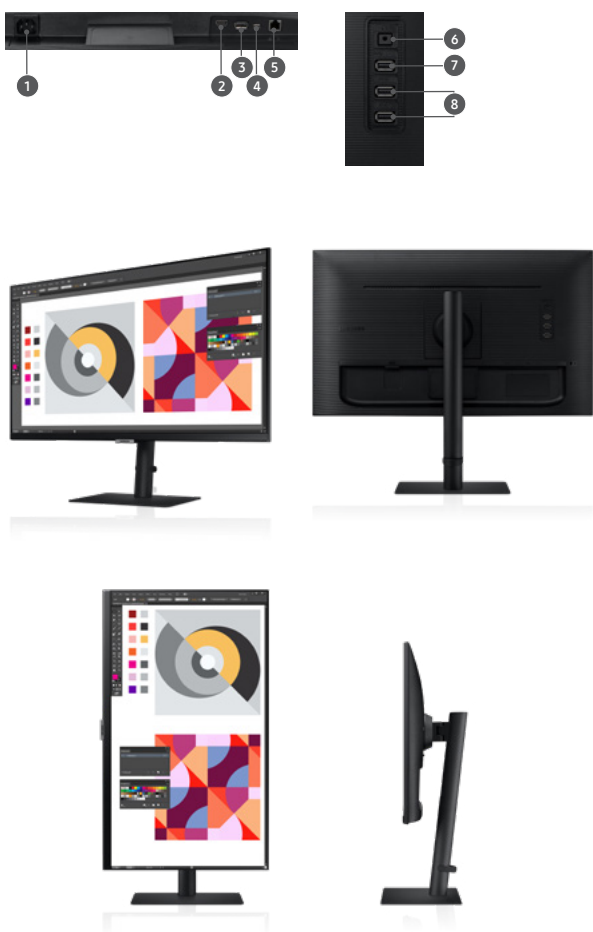

Realize richer, more refined shades

Show more with every shade. HDR support brings a true high dynamic range of luminous blacks and whites to the screen. Dark areas are richer and more profound, while bright parts are even more dazzling and intense, delivering clear and detailed resolution for an outstanding viewing experience.

User-friendly comfort

Experience glare-free productivity in any lighting environment with the world's first UL-certified Matte Display.

Edit and review content clearly even in bright daylight. The UL-certified glare-free monitor enables professionals to review and edit at consistent levels of brightness and color, even without a monitor hood.¹

Ergonomic design

Pivot the screen from portrait to landscape or adjust up and down for the perfect height. Then tilt and swivel to capture the best viewing angle.

Relieve your eyes from strain

Keep your eyes fresh and strain-free. During late-night projects, brightness and color temperature adjust automatically for optimization in any environment. TUV-certified for intelligent eye care, Samsung protects eyes against excessive blue light with Eye Saver Mode and Flicker Free technology.

Connectivity

- | | | |
|-------------------|-----------------|------------------|
| 1. Power | 4. USB-C | 7. USB / Service |
| 2. HDMI In | 5. LAN | 8. USB 3.0 |
| 3. DisplayPort In | 6. Headphone In | |