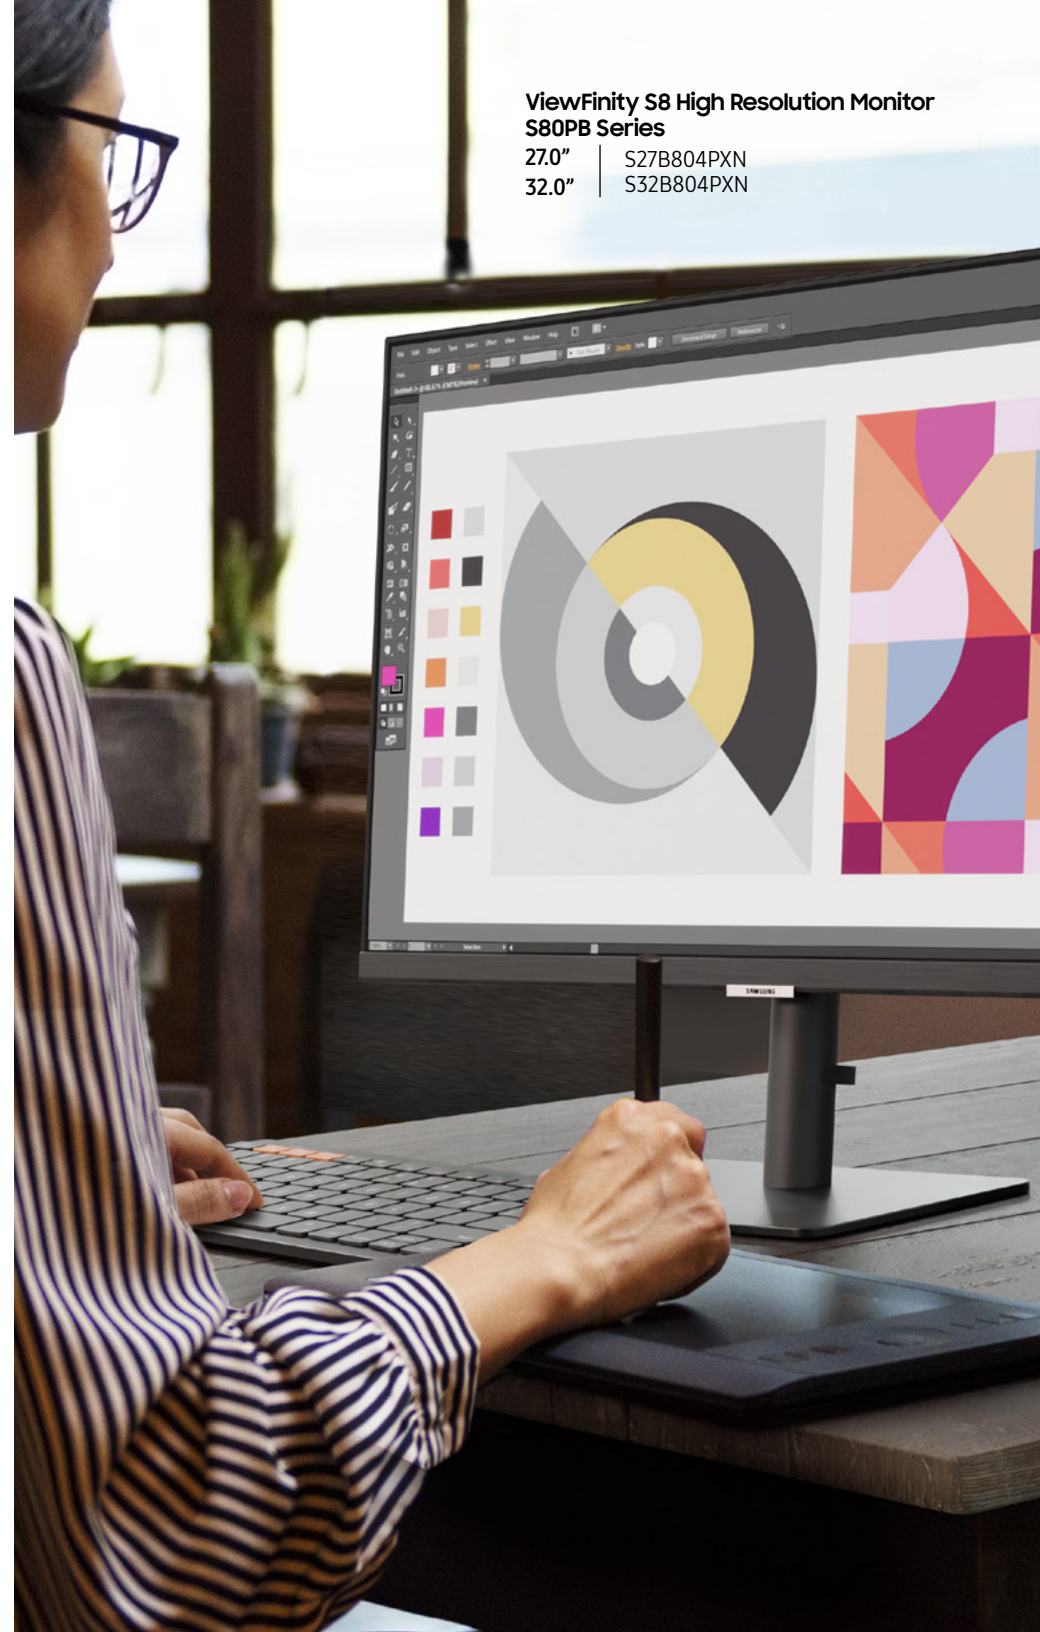

An ultimate hub for versatile use

Ditch the clutter. You can power your laptop and transmit data with just one USB Type-C cable with 90W charging. And the LAN port allows a laptop to connect to the monitor for Ethernet use.

Make room for more tasks

With PBP, you can view input from two simultaneous sources, to review two projects or run two programs at once. Use PIP to resize a second source to up to 25% of the screen, to work on one task while monitoring another.

User-friendly comfort

Experience glare-free productivity in any lighting environment with the world's first UL-certified Matte Display.

Edit and review content clearly even in bright daylight. The UL-certified glare-free monitor enables professionals to review and edit at consistent levels of brightness and color, even without a monitor hood.¹

Ergonomic design

Pivot the screen from portrait to landscape or adjust up and down for the perfect height. Then tilt and swivel to capture the best viewing angle.

Relieve your eyes from strain

Keep your eyes fresh and strain-free. During late-night projects, brightness and color temperature adjust automatically for optimization in any environment. TUV-certified for intelligent eye care, Samsung protects eyes against excessive blue light with Eye Saver Mode and Flicker Free technology.

ViewFinity S8 High Resolution Monitor S80PB Series

27.0" | S27B804PXN

32.0" | S32B804PXN