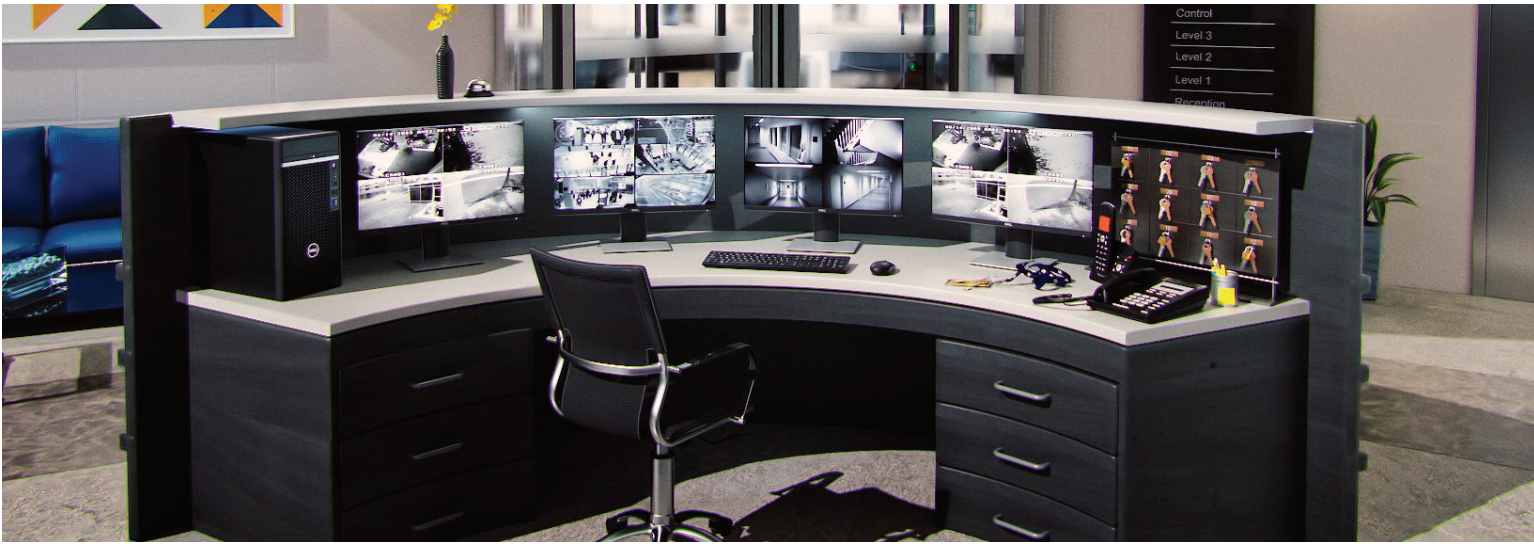

PERSONALIZED PRODUCTIVITY SOLUTIONS

Stay focused on a 27-inch QHD monitor optimized to deliver high performance details and clarity.

Take your work to new heights with this 23.8-inch FHD monitor featuring brilliant color coverage, ComfortView Plus, USB-C and Ethernet connectivity.

Multi-task seamlessly across 3 devices, featuring programmable shortcuts and 36 months battery life.

Enhance your everyday productivity with a quiet full-size keyboard and mouse combo that offers programmable shortcuts and up to 36 months battery life.

Dell Slim Conferencing
Soundbar - SB522A

Experience clear conferencing and reduced background noise, with this intelligent MS Teams-certified soundbar.*

*Based on Dell analysis of publicly available information of competitive personal zoom room keyboards, August 2022.

Experience industry leading video quality and picture clarity in any lighting with this intelligent 2K QHD webcam.

Collaborate with ease anywhere with this Teams certified wireless headset which offers active noise cancellation and smart sensors that automatically mute and unmute your call.

Thermally tested design offers an easy to install and attractive way to manage cables and secure ports.