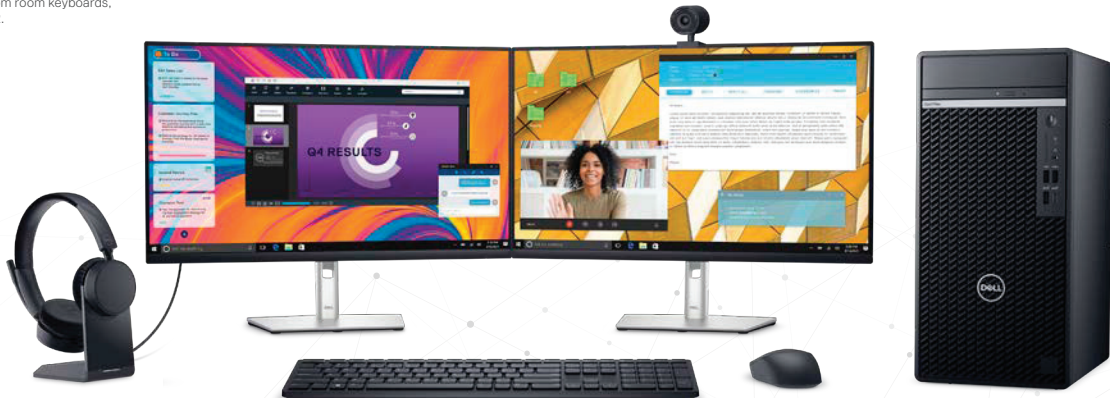

PERSONALIZED PRODUCTIVITY SOLUTIONS