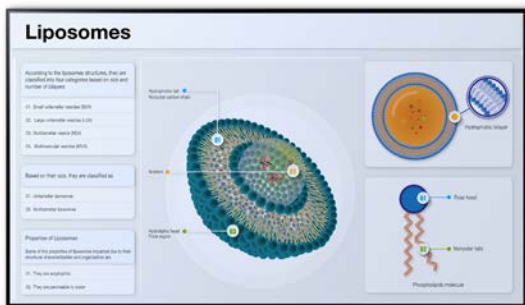

With stunning 4K, you can teach in even greater detail.

A Pro TV offering Crystal Processor 4K and easily customizable content.

With the Samsung BEC-H series Pro TV, lessons become more dynamic than ever. With Crystal UHD picture quality powered by a Crystal 4K processor, every piece of content is rich, colorful and full of fine detail. Wide viewing angles make lessons easy to see from anywhere in the room, and changing content is quick and easy. In three easy steps, you can upload dynamic content right from your tablet or phone with the Samsung Pro TV app. Samsung's Pro TV also offers reliable 16/7 operating time, while a 3-year warranty adds peace of mind.

Key Features

Powerful Crystal UHD picture quality

With an ultra-fast Crystal 4K processor and Crystal UHD resolution, you'll take your teaching to the next level. Content will be displayed with more accurate and smoother color in brilliant 4K, no matter the source.

Every detail counts

With the Samsung Pro TV's high dynamic range, you can communicate every detail in a wide spectrum of colors. Content is easy to see, even in dark scenes.

Slim and modern

The sleek, elegant and minimalistic design is space-saving, and with a super-slim bezel, the BEC-H series Pro TV keeps the focus on your content.

Plug and Play the content you want

Enhance your content options with a built-in tuner and multiple input ports. The BEC-H series Pro TV can also easily play content from YouTube.

Not a content expert? Not a problem