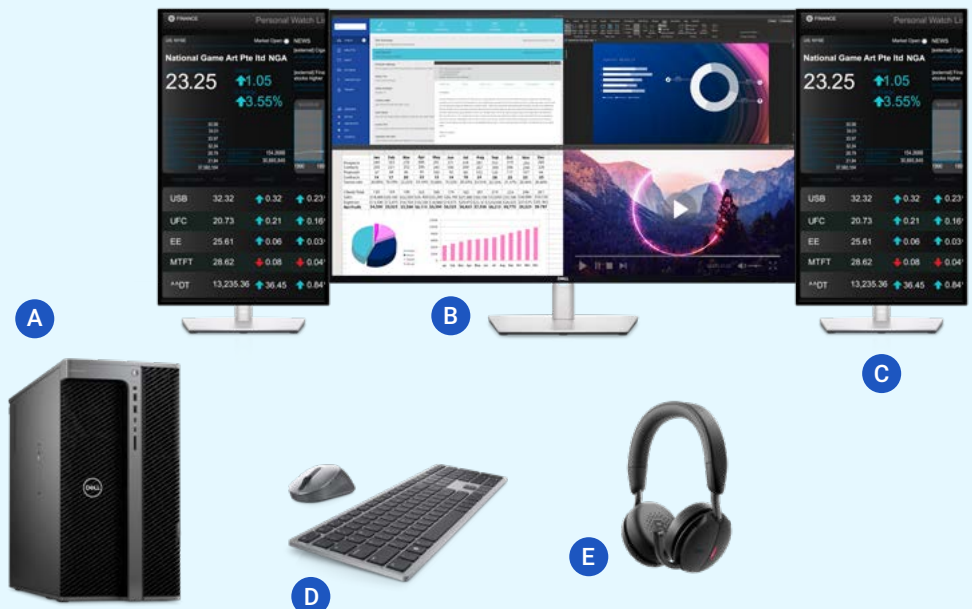

## Solution details

Use Precision workstations to help traders and sales makers excel in a fast-paced financial environment. These powerful machines support multiple displays and provide rapid processing power that allows their users to pull up and analyze large amounts of data quickly and efficiently.

## Dell recommended solution

- A** Precision 7960 Tower
- B** Dell UltraSharp 43 4K USB-C Hub Monitor - U4323QE
- C** Dell UltraSharp 27 4K USB-C Hub Monitor - U2723QE
- D** Dell Premier Wireless Keyboard and Mouse - KM7321W
- E** Dell Pro Wireless ANC Headset - WL5024