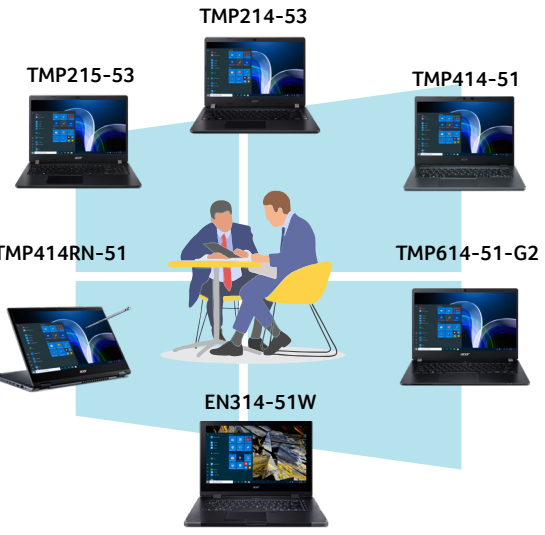

ET110-31W Rugged Tablet	<ul style="list-style-type: none"> Windows® 10 Pro Intel® Celeron N3450 10.1" (1280 x 800), touch Corning® Gorilla® Glass 4GB LPDDR4 64GB e-MMC™ Intel® UHD 500 Graphics 	<ul style="list-style-type: none"> MicroSD card reader 802.11a/b/g/n/WLAN, Bluetooth® 4.2, two webcams (front and back) USB Type-C™ port with DC-in, Micro HDMI® port, USB 3.2 Gen 1 port, USB 2.0 port, Keyboard connector Up to 10.0 hours of battery life MIL-STD 810G, MIL-STD-810F, IP54, Built-in GPS Acer Enduro Hand Strap, detachable keyboard included
ET108-11A Rugged Tablet	<ul style="list-style-type: none"> Android 9.0 Mediatek MTK MT8385 8" (1280 x 800), touch Corning® Gorilla® Glass 4GB LPDDR4 64GB e-MMC™ Intel® HD Graphics 615 	<ul style="list-style-type: none"> MicroSD card reader Wi-Fi 5 (802.11 ac) Bluetooth® 4.1 Headphone/speaker USB Type-C™ port Up to 9 hours MIL-STD 810G, MIL-STD-810F, IP54 Acer Enduro Hand Strap included
VX4665G Desktop	<ul style="list-style-type: none"> Windows® 10 Pro Intel® Core™ i7-9700/ i5-9400/ i3-9100 16GB/8GB DDR4 256GB M.2 PCI Express® NVMe SSD 1TB 7200RPM HDD Integrated Intel® UHD Graphics 630 DVD-RW (M-DISC READY™)/SD™ card reader Gigabit LAN, Wi-Fi 5 (802.11ac WLAN), Bluetooth® 5 2xUSB 3.1 Gen 2 USB Type-A™ ports 	<ul style="list-style-type: none"> 2xUSB 3.1 Gen 1 USB Type-A™ ports 4xUSB 2.0 Type-A™ ports Ri-45 LAN, HDMI® out, VGA, DisplayPort™ Serial port, 5x audio ports One PCI Express® x16 running at x16, one PCI Express x16 running at x4, one PCI Express® x1, one PCI one M.2 2230 for WLAN, one M.2 2280 for SSD Trusted Platform Module (TPM) solution, Kensington® lock slot, 2-in-1 cable and padlock slot USB keyboard and mouse
VZ4670G All-in-One	<ul style="list-style-type: none"> Windows® 10 Pro Intel® Core™ i7-10700/i5-10400 21.5" (1920 x 1080) 16:9 Aspect Ratio 8GB DDR4 256 GB3 NVMe M.2 SSD Integrated Intel® UHD Graphics 630 DVD-RW (M-DISC READY™) SD™ card reader Gigabit LAN, Wi-Fi 6 (802.11ax) WLAN, 	<ul style="list-style-type: none"> Bluetooth® 5.1, Integrated 2.0 MP Full HD high-sense webcam 2xUSB 3.2 Gen 1 USB Type-A™ ports 3xUSB 3.2 Gen 2 USB Type-A™ ports USB 3.2 Gen 2 Type-C™ Ri-45 LAN, D-Sub(VGA), DisplayPort™, 2 audio ports One PCI Express® x16, one M.2 2230 for WLAN, one M.2 2280 for SSD/Intel® Optane™ Trusted Platform Module (TPM) solution, Kensington® lock slot USB keyboard and mouse
VZ4870G All-in-One	<ul style="list-style-type: none"> Windows® 10 Pro Intel® Core™ i7-10700/i5-10400 23.8" (1920 x 1080) 16:9 Aspect Ratio 8GB DDR4 256 GB3 NVMe M.2 SSD Integrated Intel® UHD Graphics 630 DVD-RW (M-DISC READY™) SD™ card reader Gigabit LAN, Wi-Fi 6 (802.11ax) WLAN, 	<ul style="list-style-type: none"> Bluetooth® 5.1, Integrated 2.0 MP Full HD high-sense webcam 2xUSB 3.2 Gen 1 USB Type-A™ ports 3xUSB 3.2 Gen 2 USB Type-A™ ports USB 3.2 Gen 2 Type-C™ Ri-45 LAN, D-Sub(VGA), DisplayPort™, 2 audio ports HDMI®-in, 2 audio ports One PCI Express® x16, one M.2 2230 for WLAN, one M.2 2280 for SSD/Intel® Optane™ Trusted Platform Module (TPM) solution, Kensington® lock slot USB keyboard and mouse
VZ6870G All-in-One	<ul style="list-style-type: none"> Windows® 10 Pro Intel® Core™ i7-10700/i5-10400 23.8" (1920 x 1080) 16:9 Aspect Ratio 16GB/8GB DDR4 512GB/256 GB3 NVMe M.2 SSD Integrated Intel® UHD Graphics 630 DVD-RW (M-DISC READY™) SD™ card reader Gigabit LAN, Wi-Fi 6 (802.11ax) WLAN, 	<ul style="list-style-type: none"> Bluetooth® 5.1, Integrated 2.0 MP Full HD high-sense webcam 2xUSB 3.2 Gen 1 USB Type-A™ ports 3xUSB 3.2 Gen 2 USB Type-A™ ports USB 3.2 Gen 2 Type-C™ Ri-45 LAN, D-Sub(VGA), HDMI® port, Serial Port, DisplayPort™, 2 audio ports One PCI Express® x16, one M.2 2230 for WLAN, one M.2 2280 for SSD/Intel® Optane™ Trusted Platform Module (TPM) solution, Kensington® lock slot USB keyboard and mouse