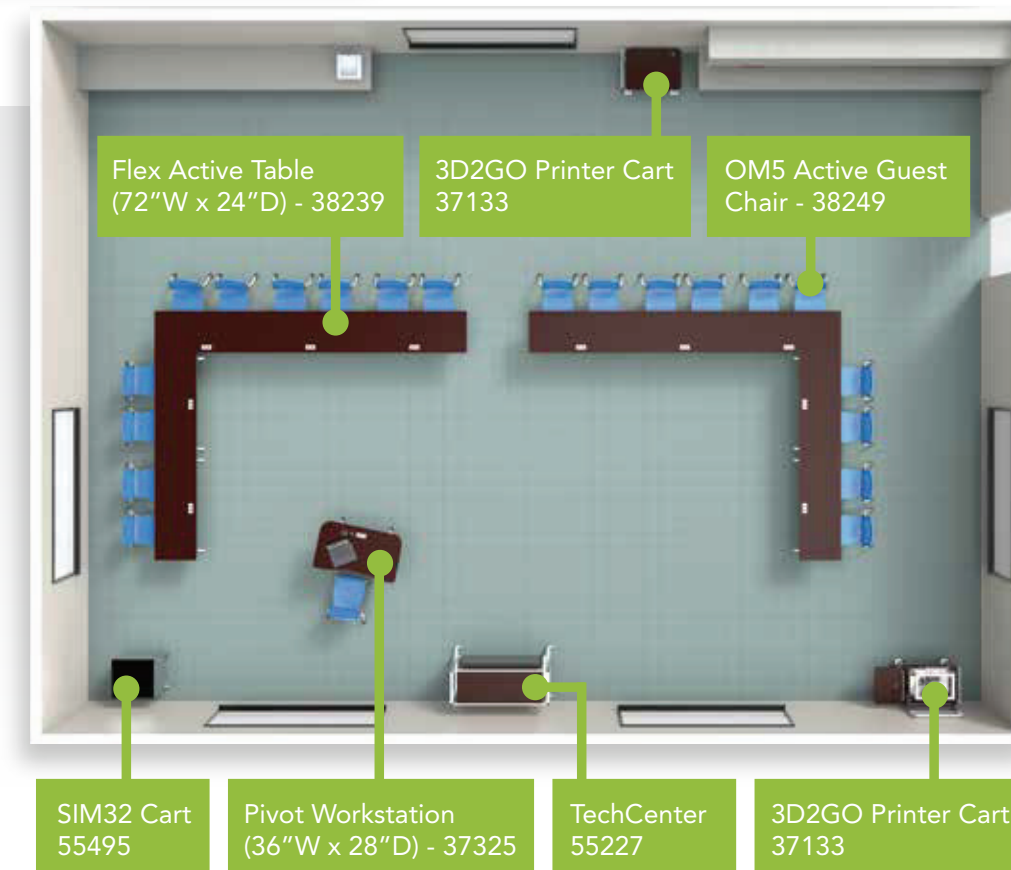

Traditional Layouts

Rooted in Tradition.

Spectrum realizes that most Makerspaces will be integrated into traditional classrooms, but we also know traditions change. MAKERYOURSPACE into the most versatile classroom available with flexible tables, carts, lecterns, and presentation options that can quickly and easily be moved around the room to accommodate any pedagogy in any setting. From a traditional U-shape to rows, groups of tables to collaborative pods, Spectrum can take traditional to a new age.

Shown with Desert Zephyr laminate / Silver Sparkle metal (bottom left)
Shown with Empire Mahogany laminate / Silver Sparkle metal (bottom right)