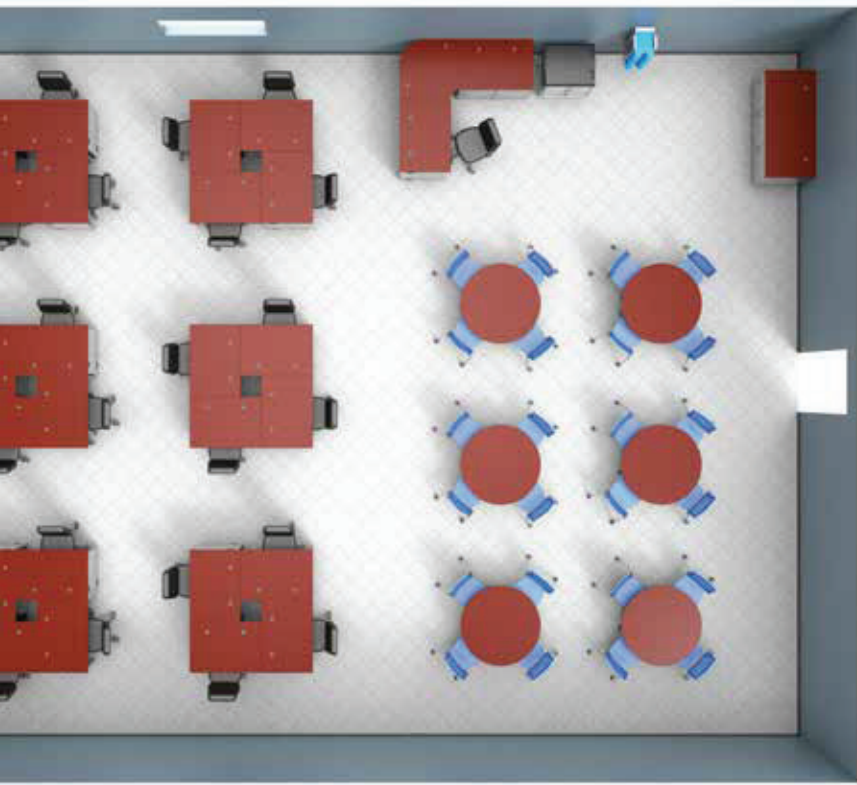

INNOVATIVE FURNITURE
connecting you with technology™

MAKERSPACE IDEABOOK

MAKERYOUR SPACE

SPECTRUM
INDUSTRIES INC.

Connection
PUBLIC SECTOR SOLUTIONS
we solve IT™

Contact an Account Manager for more information.
1.800.800.0019 ■ www.connection.com/STEAM