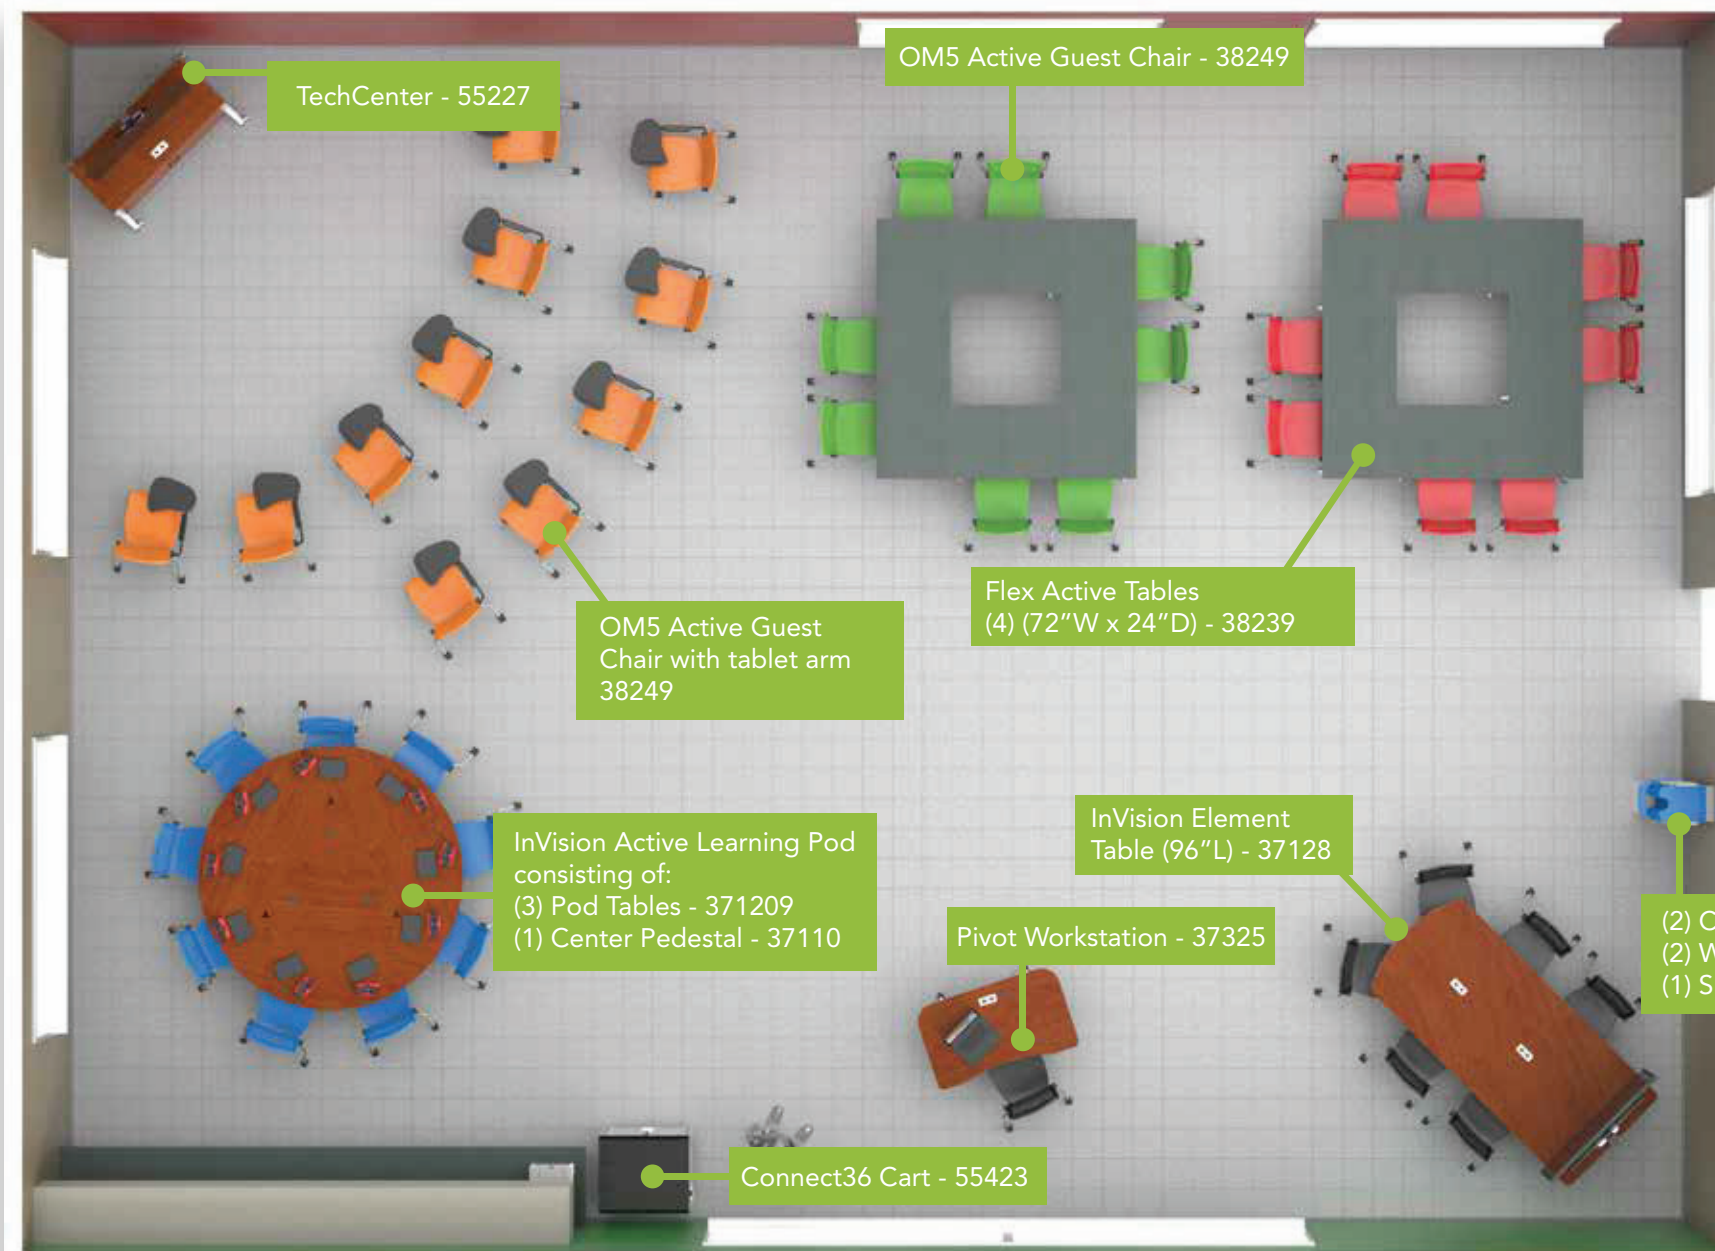

Collaborate = Innovate

Whether working with circuits or littleBits®, every successful project requires collaboration. Organize your Makerspace to maximize those collaborations with quality built furniture from Spectrum! Modular tables, desks, chairs, lecterns, and media hubs; allow innovation to flow as students and teachers alike *flow* around the room with flexible collaboration spaces. MAKERYOURSPACE today and collaborate with Spectrum!