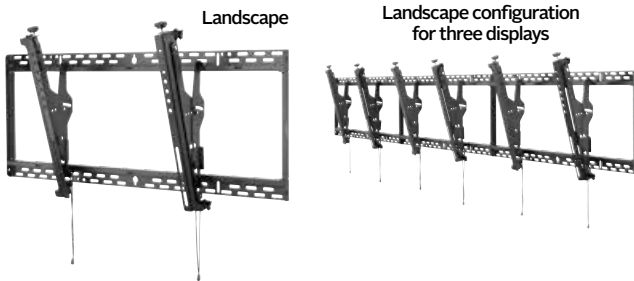

SmartMount® Digital Menu Board Mounts

Peerless-AV® Digital Menu Board Solutions are ideal for Quick Serve Restaurants. Easily display visually appealing content guaranteed to catch your customers' attention. Switching to digital signage not only makes content changes easier, it also increases impulse purchases.

RoHS

Digital Menu Board Wall Mount
with Height & Depth Adjustment